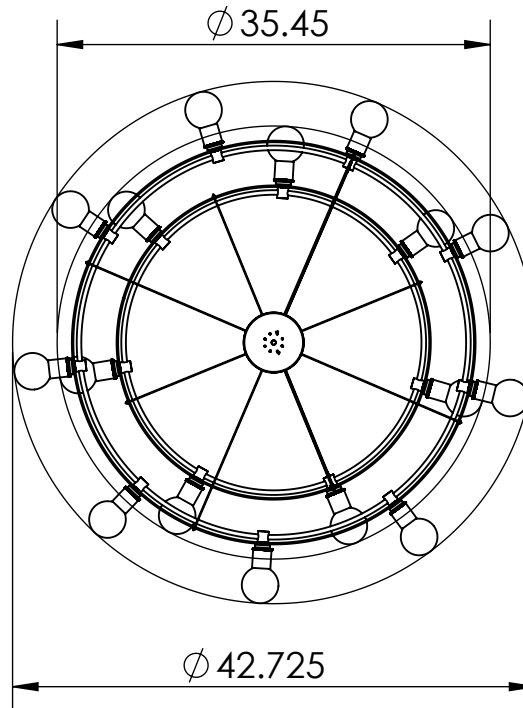

4

3

2

1

B

B

A

A

Blueprint Lighting

DIMENSIONS ARE IN INCHES

<u>WEIGHT</u> N/A	<u>MIN/MAX DIM.</u> N/A	<u>CANOPY</u> 5 IN	<u>FIXTURE</u> Manhattan 2 Tier
<u>LAMPING</u> (16x) E26 Socket - 60w per socket UL Listed			<u>FINISH</u> Tbd