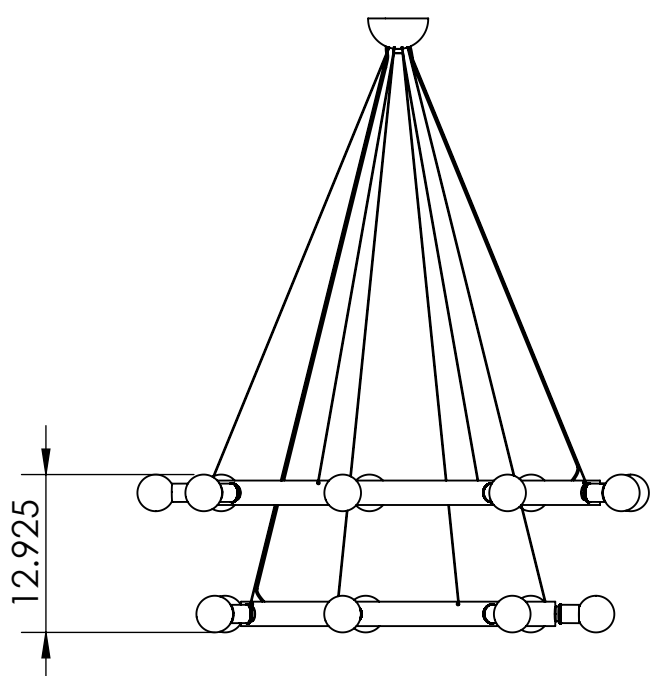

4

3

2

1

B

B

A

A

Blueprint Lighting

DIMENSIONS ARE IN INCHES

<u>WEIGHT</u> N/A	<u>MIN/MAX DIM.</u> N/A	<u>CANOPY</u> 5 IN	<u>FIXTURE</u> Manhattan 2 Tier
<u>LAMPING</u> (16x) E26 Socket - 60w per socket UL Listed			<u>FINISH</u> Tbd