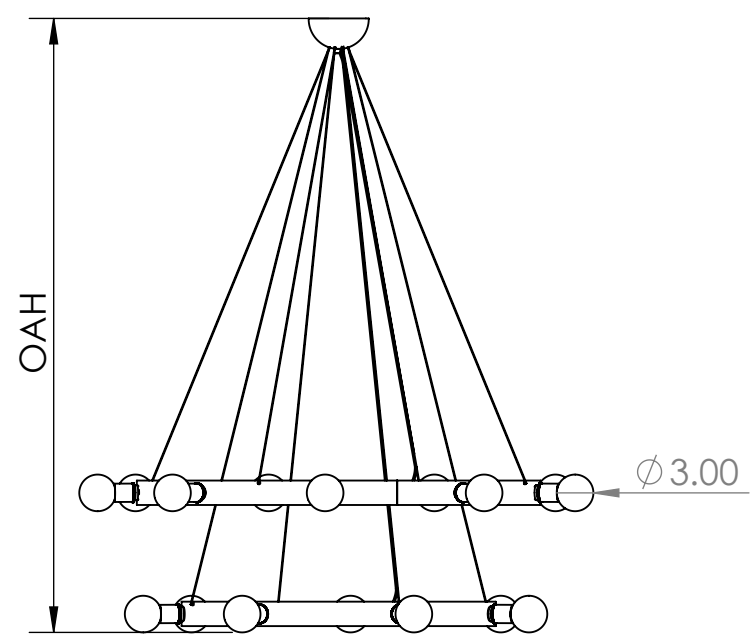

4

3

2

1

B

B

A

A

Blueprint Lighting

DIMENSIONS ARE IN INCHES

<u>WEIGHT</u> N/A	<u>MIN/MAX DIM.</u> N/A	<u>CANOPY</u> 5 IN	<u>FIXTURE</u> Manhattan 2 Tier
<u>LAMPING</u> (16x) E26 Socket - 60w per socket UL Listed			<u>FINISH</u> Tbd