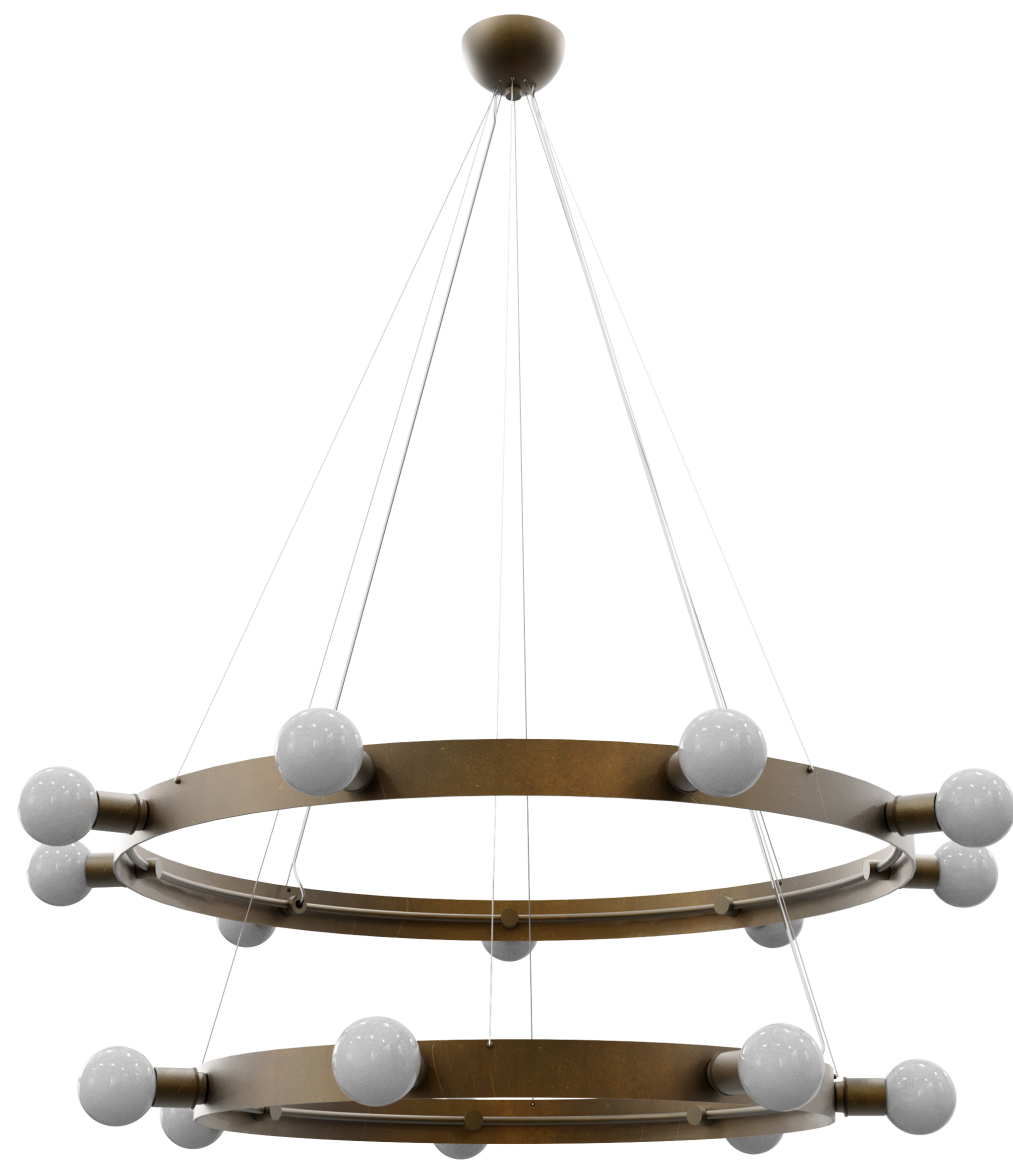

4

3

2

1

B

B

A

A

Blueprint Lighting

DIMENSIONS ARE IN INCHES

<u>WEIGHT</u> N/A	<u>MIN/MAX DIM.</u> N/A	<u>CANOPY</u> 5 IN	<u>FIXTURE</u> Manhattan 2 Tier
<u>LAMPING</u> (16x) E26 Socket - 60w per socket UL Listed			<u>FINISH</u> Tbd