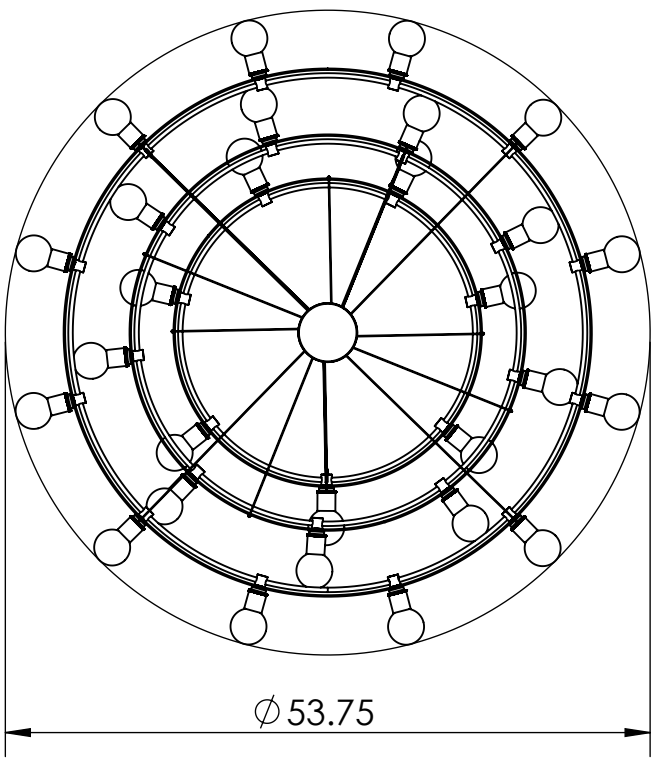

4

3

2

1

B

B

A

A

Blueprint Lighting

DIMENSIONS ARE IN INCHES

<u>WEIGHT</u> N/A	<u>MIN/MAX DIM.</u> N/A	<u>CANOPY</u> 5 IN	<u>FIXTURE</u> Manhattan 2 Tier
<u>LAMPING</u> (28x) E12 Socket - 60w per socket UL Listed			<u>FINISH</u> Tbd