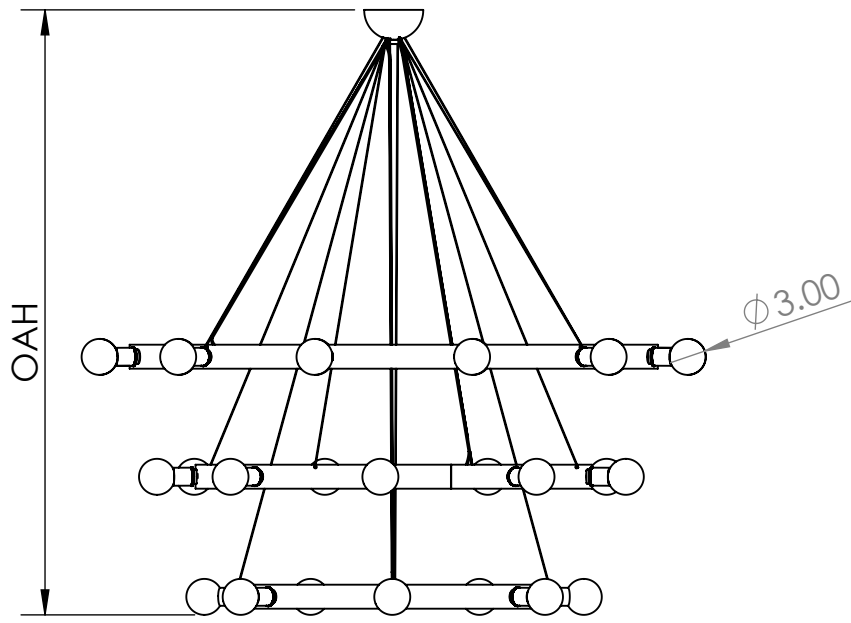

4

3

2

1

B

B

A

A

Blueprint Lighting

DIMENSIONS ARE IN INCHES

<u>WEIGHT</u> N/A	<u>MIN/MAX DIM.</u> N/A	<u>CANOPY</u> 5 IN	<u>FIXTURE</u> Manhattan 2 Tier
<u>LAMPING</u> (28x) E12 Socket - 60w per socket UL Listed			<u>FINISH</u> Tbd