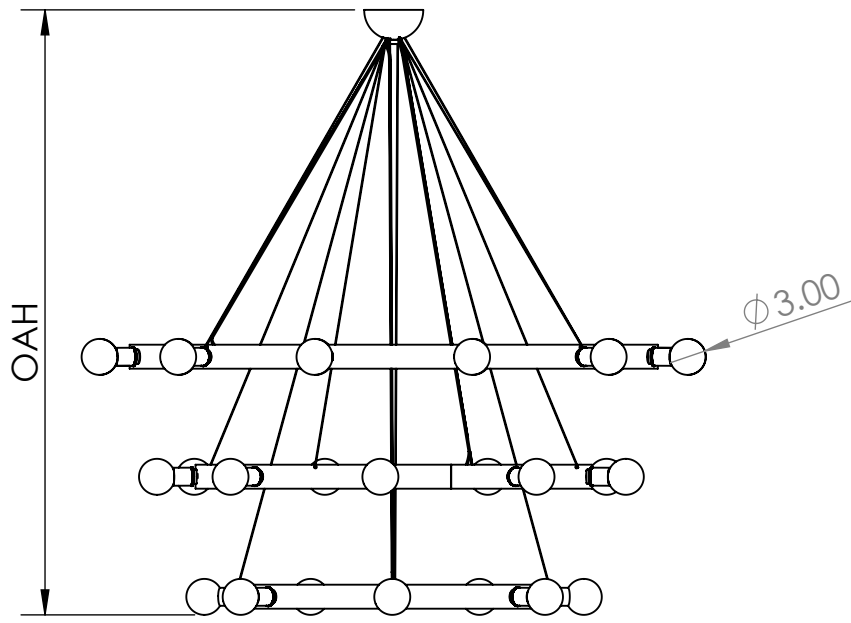

4

3

2

1

B

B

A

A

Blueprint Lighting

DIMENSIONS ARE IN INCHES

<u>WEIGHT</u> N/A	<u>MIN/MAX DIM.</u> N/A	<u>CANOPY</u> 5 IN	<u>FIXTURE</u> Manhattan 2 Tier
<u>LAMPING</u> (28x) E26 Socket - 60w per socket UL Listed			<u>FINISH</u> Tbd