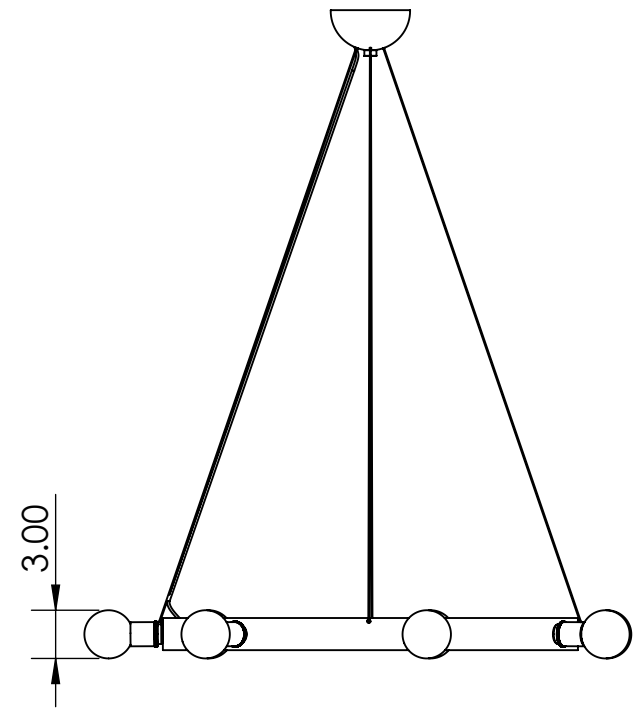

4

3

2

1

# Blueprint Lighting

DIMENSIONS ARE IN INCHES

<u>WEIGHT</u> N/A	<u>MIN/MAX DIM.</u> N/A	<u>CANOPY</u> 5 IN	<u>FIXTURE</u> Manhattan - Small
<u>LAMPING</u> (7x) E12 Socket - 60w per socket UL Listed			<u>FINISH</u> Tbd