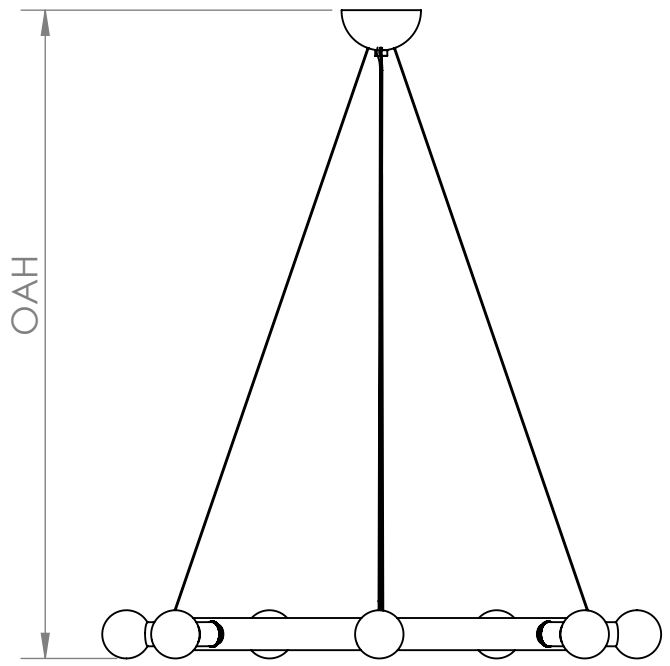

4

3

2

1

# Blueprint Lighting

DIMENSIONS ARE IN INCHES

<u>WEIGHT</u> N/A	<u>MIN/MAX DIM.</u> N/A	<u>CANOPY</u> 5 IN	<u>FIXTURE</u> Manhattan - Small
<u>LAMPING</u> (7x) E12 Socket - 60w per socket UL Listed			<u>FINISH</u> Tbd