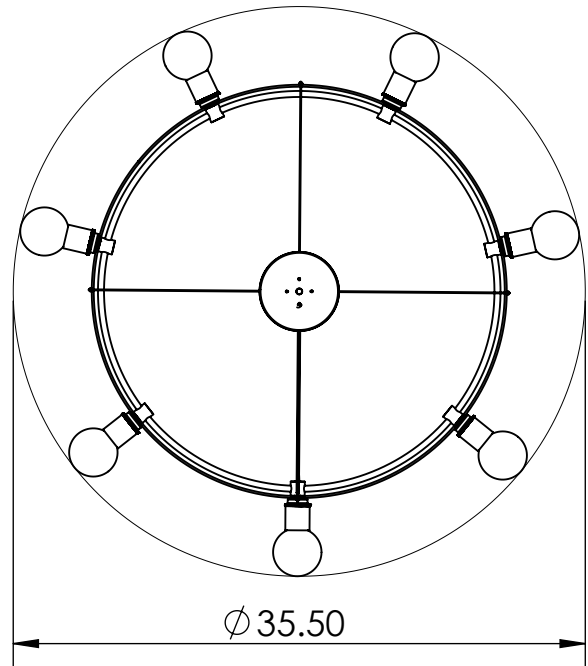

4

3

2

1

# Blueprint Lighting

DIMENSIONS ARE IN INCHES

<u>WEIGHT</u> N/A	<u>MIN/MAX DIM.</u> N/A	<u>CANOPY</u> 5 IN	<u>FIXTURE</u> Manhattan - Small
<u>LAMPING</u> (7x) E12 Socket - 60w per socket UL Listed			<u>FINISH</u> Tbd