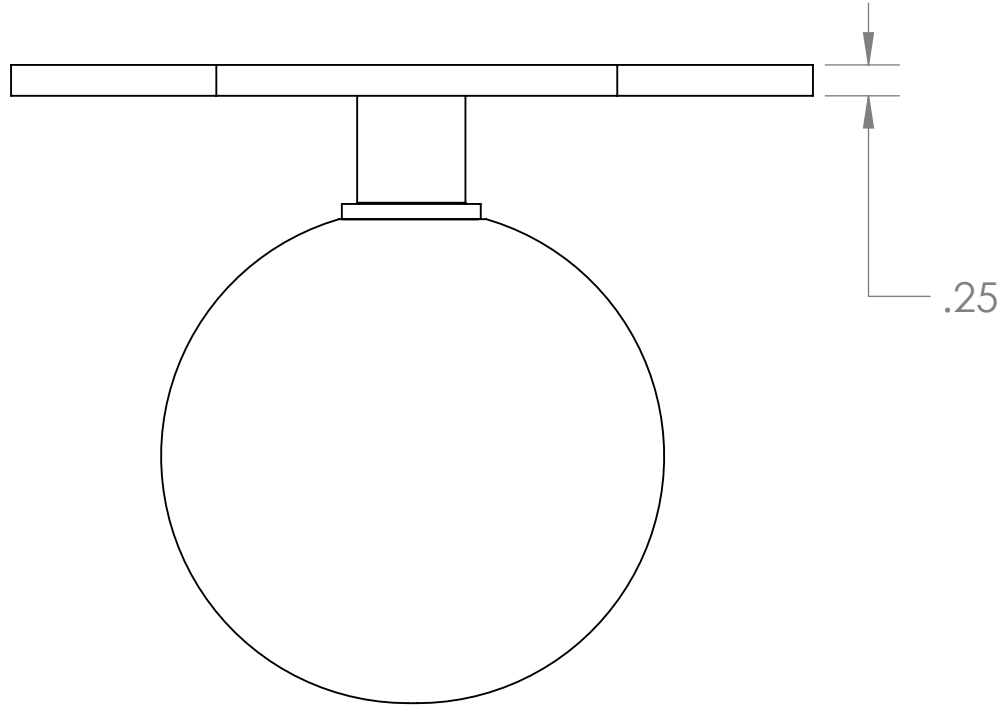

4

3

2

1

Blueprint Lighting

DIMENSIONS ARE IN INCHES

<u>WEIGHT</u>	<u>MIN/MAX DIM.</u>	<u>BACKPLATE</u>	<u>FIXTURE</u>
N/A	N/A	6.5"	Mira Hex Wall Sconce
<u>LAMPING</u>			<u>FINISH</u>
(1x) G9 socket - 60w per socket UL Listed			TBD