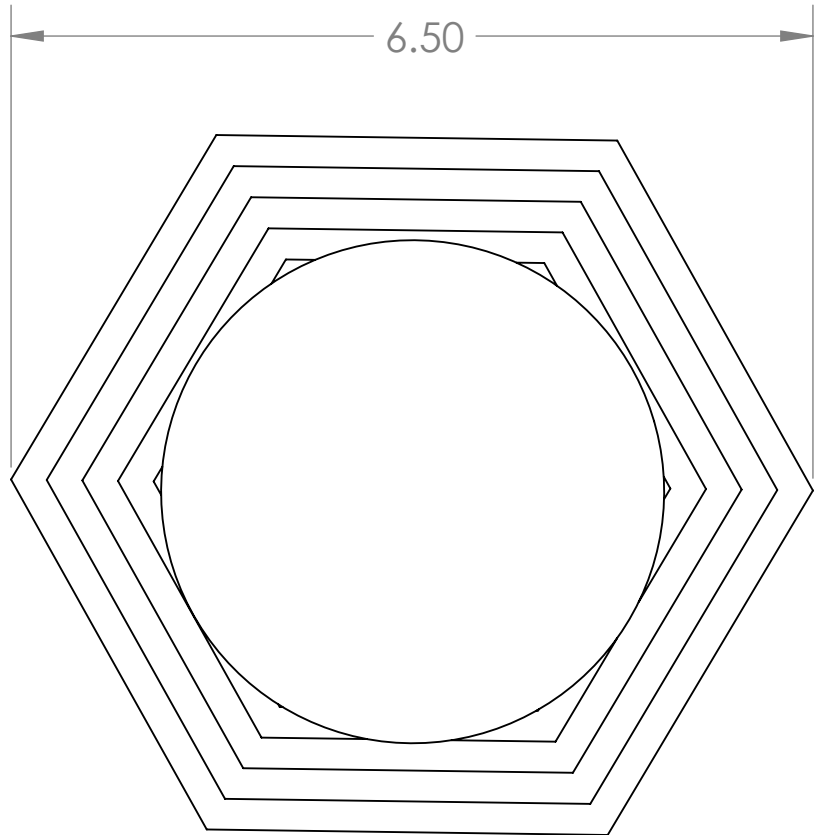

4

3

2

1

Blueprint Lighting

DIMENSIONS ARE IN INCHES

<u>WEIGHT</u>	<u>MIN/MAX DIM.</u>	<u>BACKPLATE</u>	<u>FIXTURE</u>
N/A	N/A	6.5"	Mira Hex Wall Sconce
<u>LAMPING</u>			<u>FINISH</u>
(1x) G9 socket - 60w per socket UL Listed			TBD