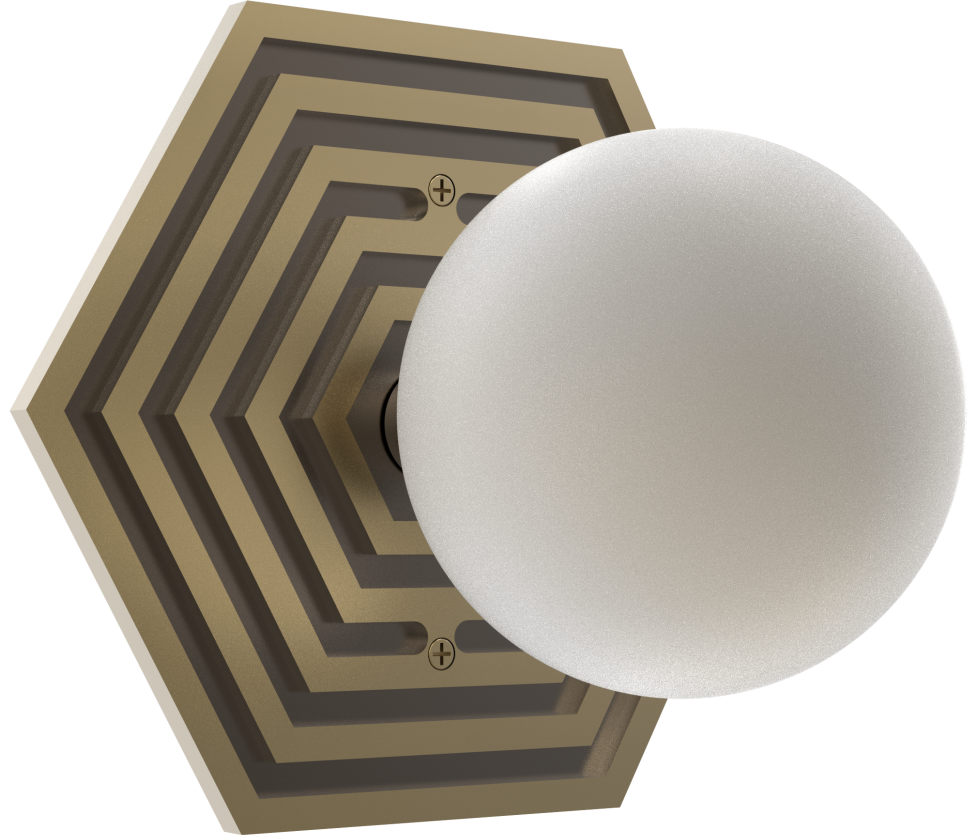

4

3

2

1

Blueprint Lighting

DIMENSIONS ARE IN INCHES

<u>WEIGHT</u>	<u>MIN/MAX DIM.</u>	<u>BACKPLATE</u>	<u>FIXTURE</u>
N/A	N/A	6.5"	Mira Hex Wall Sconce
<u>LAMPING</u>			<u>FINISH</u>
(1x) G9 socket - 60w per socket UL Listed			TBD