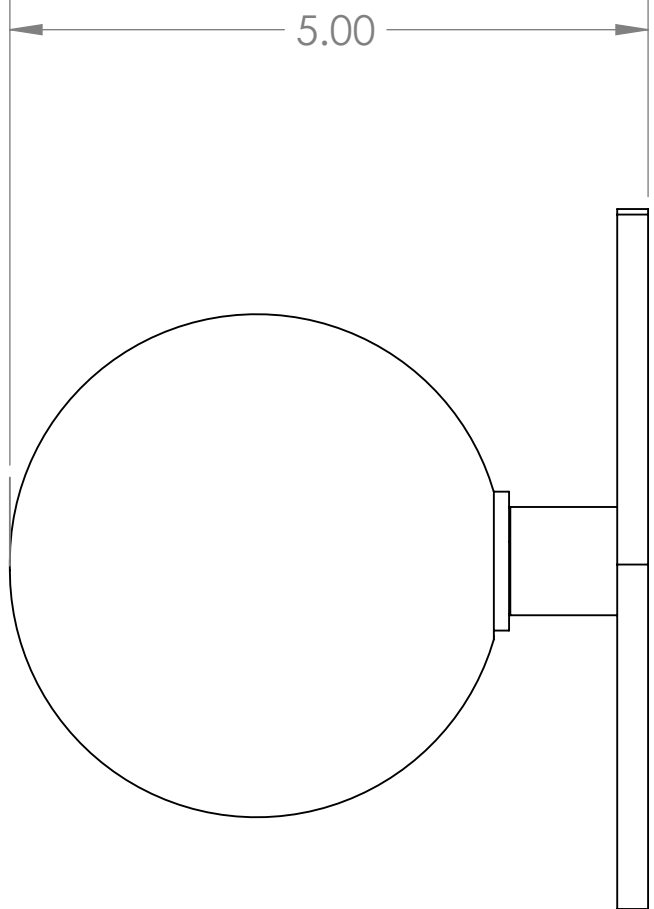

4

3

2

1

Blueprint Lighting

DIMENSIONS ARE IN INCHES

<u>WEIGHT</u>	<u>MIN/MAX DIM.</u>	<u>BACKPLATE</u>	<u>FIXTURE</u>
N/A	N/A	6.5"	Mira Hex Wall Sconce
<u>LAMPING</u>			<u>FINISH</u>
(1x) G9 socket - 60w per socket UL Listed			TBD