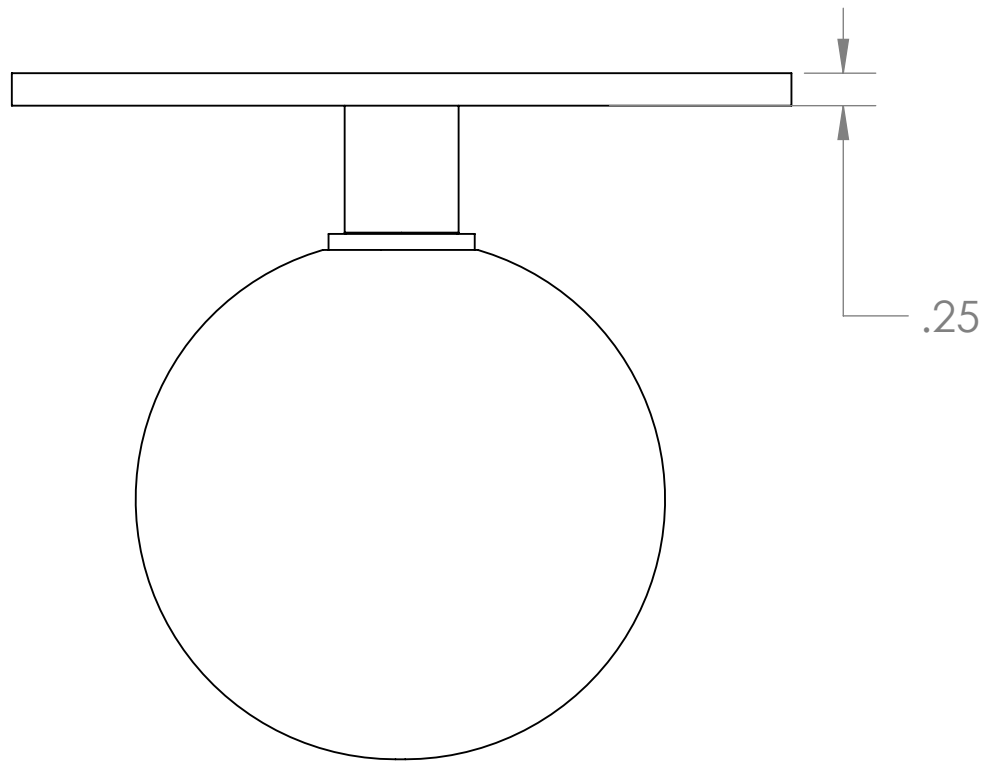

4

3

2

1

B

B

A

A

Blueprint Lighting

DIMENSIONS ARE IN INCHES

<u>WEIGHT</u> N/A	<u>MIN/MAX DIM.</u> N/A	<u>BACKPLATE</u> 6"	<u>FIXTURE</u> Mira Round Wall Sconce
<u>LAMPING</u> (1x) G9 socket - 60w per socket UL Listed		<u>FINISH</u> TBD	

PROPRIETARY AND CONFIDENTIAL-THE INFORMATION CONTAINED IN THIS DRAWING IS THE SOLE PROPERTY OF BLUEPRINT LIGHTING. ANY REPRODUCTION IN PART OR AS A WHOLE WITHOUT THE WRITTEN PERMISSION OF BLUEPRINT LIGHTING IS PROHIBITED.

4

3

2

1