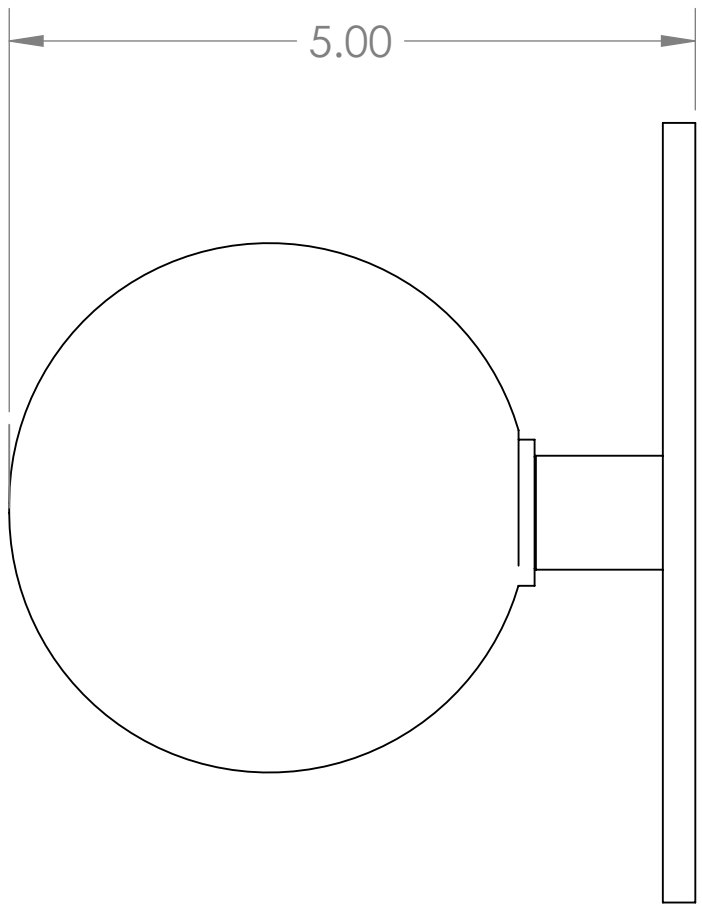

4

3

2

1

B

B

A

A

Blueprint Lighting

DIMENSIONS ARE IN INCHES

<u>WEIGHT</u> N/A	<u>MIN/MAX DIM.</u> N/A	<u>BACKPLATE</u> 6"	<u>FIXTURE</u> Mira Round Wall Sconce
<u>LAMPING</u> (1x) G9 socket - 60w per socket UL Listed		<u>FINISH</u> TBD	