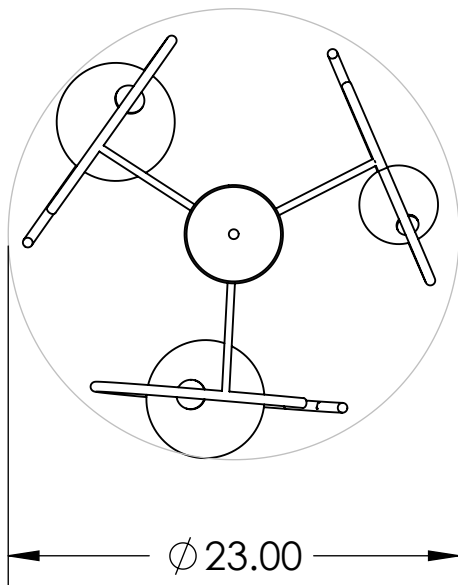

4

3

2

1

Blueprint Lighting

DIMENSIONS ARE IN INCHES

WEIGHT	MIN/MAX DIM.	CANOPY	FIXTURE
N/A	N/A	5 IN	Mitzah Chandelier
LAMPING			FINISH
(3x) G9 socket - 60w per socket UL Listed			TBD

PROPRIETARY AND CONFIDENTIAL-THE INFORMATION CONTAINED IN THIS DRAWING IS THE SOLE PROPERTY OF BLUEPRINT LIGHTING. ANY REPRODUCTION IN PART OR AS A WHOLE WITHOUT THE WRITTEN PERMISSION OF BLUEPRINT LIGHTING IS PROHIBITED.