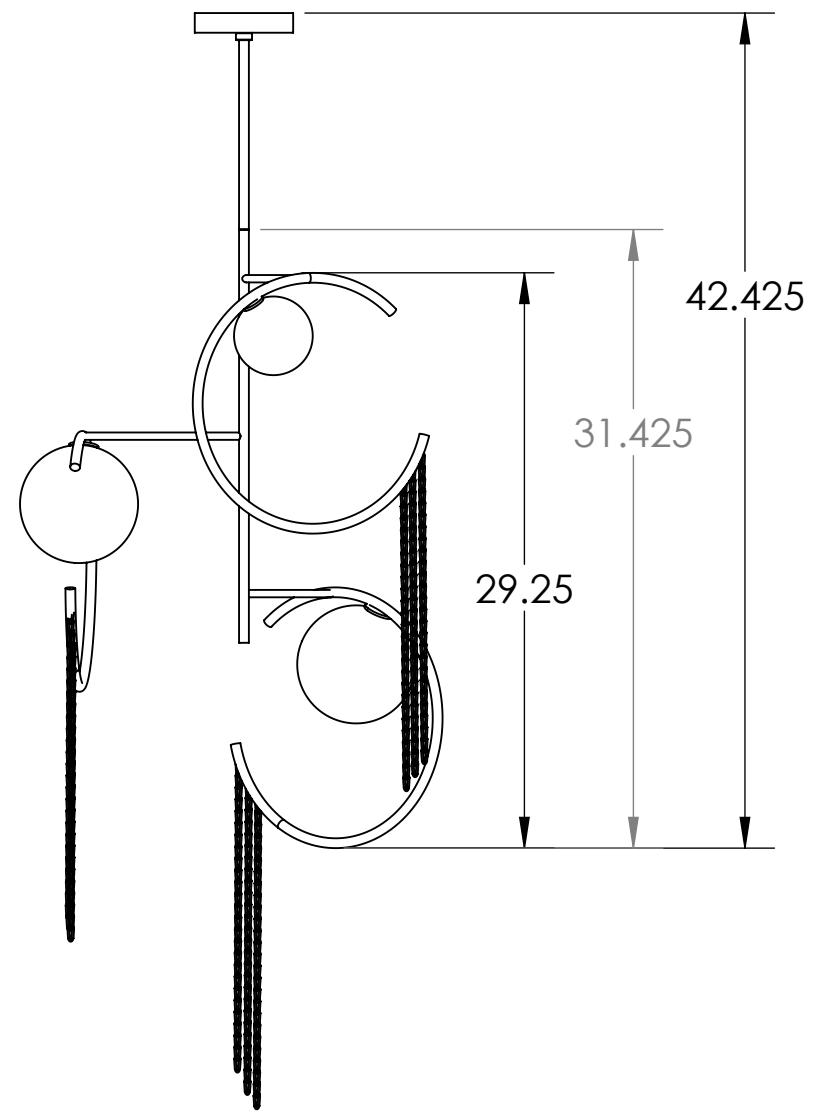

4

3

2

1

Blueprint Lighting

DIMENSIONS ARE IN INCHES

WEIGHT	MIN/MAX DIM.	CANOPY	FIXTURE
N/A	N/A	5 IN	Mitzah Chandelier
LAMPING			FINISH
(3x) G9 socket - 60w per socket UL Listed			TBD

PROPRIETARY AND CONFIDENTIAL-THE INFORMATION CONTAINED IN THIS DRAWING IS THE SOLE PROPERTY OF BLUEPRINT LIGHTING. ANY REPRODUCTION IN PART OR AS A WHOLE WITHOUT THE WRITTEN PERMISSION OF BLUEPRINT LIGHTING IS PROHIBITED.

4

3

2

1

B

B

A

A