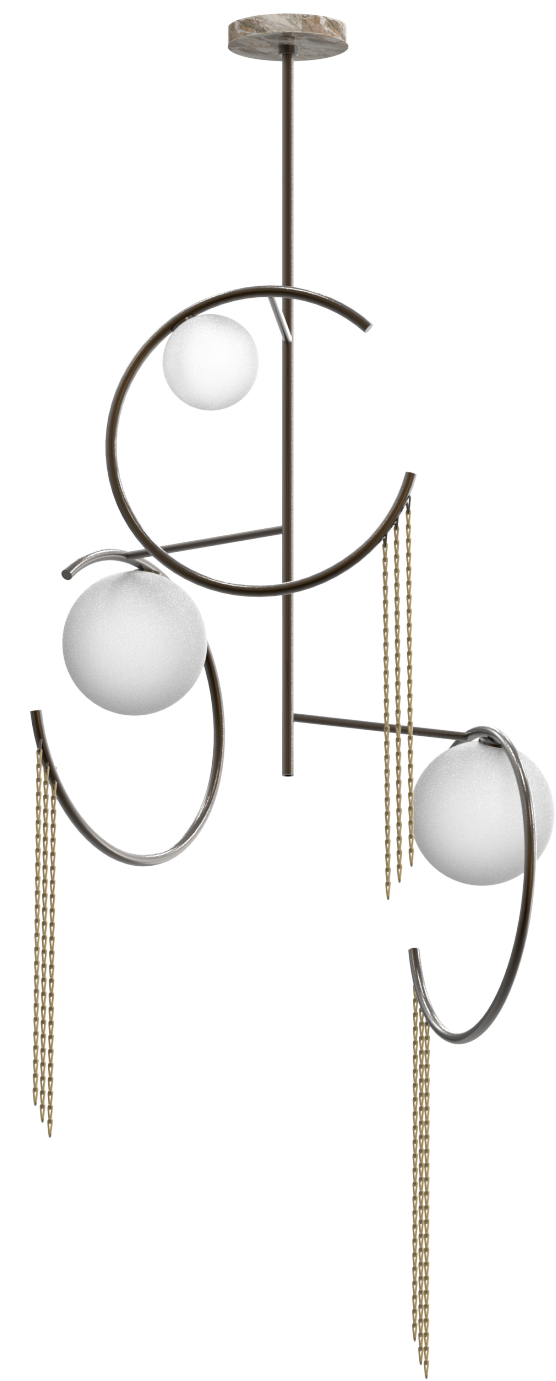

4

3

2

1

Blueprint Lighting

DIMENSIONS ARE IN INCHES

WEIGHT	MIN/MAX DIM.	CANOPY	FIXTURE
N/A	N/A	5 IN	Mitzah Chandelier
LAMPING			FINISH
(3x) G9 socket - 60w per socket UL Listed			TBD

PROPRIETARY AND CONFIDENTIAL-THE INFORMATION CONTAINED IN THIS DRAWING IS THE SOLE PROPERTY OF BLUEPRINT LIGHTING. ANY REPRODUCTION IN PART OR AS A WHOLE WITHOUT THE WRITTEN PERMISSION OF BLUEPRINT LIGHTING IS PROHIBITED.

4

3

2

1

B

B

A

A