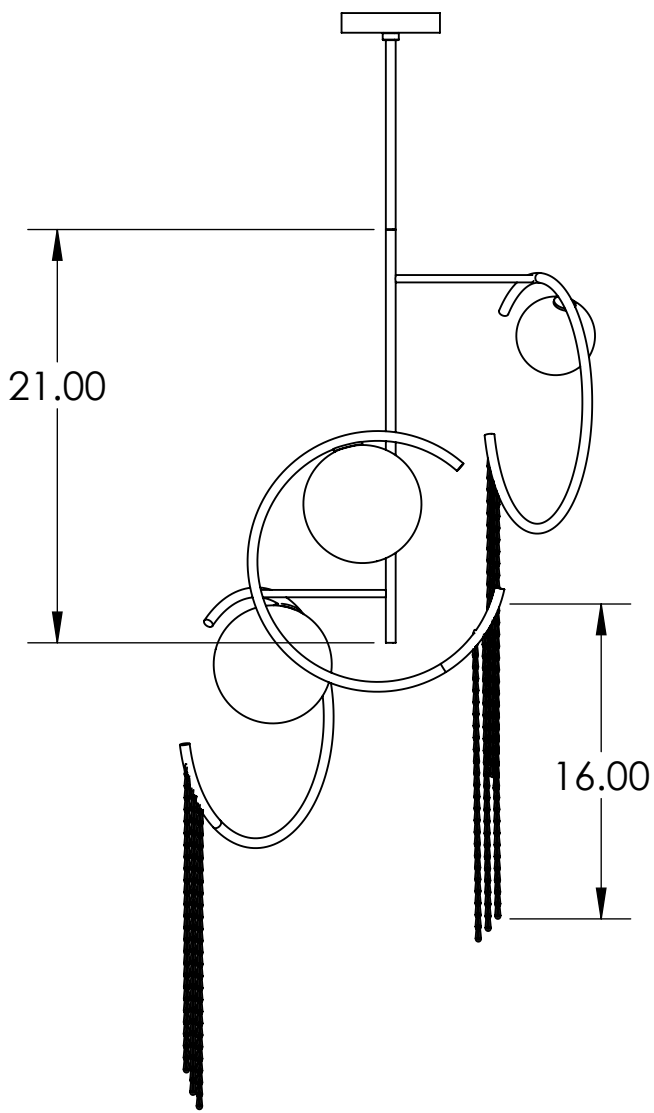

4

3

2

1

Blueprint Lighting

DIMENSIONS ARE IN INCHES

WEIGHT	MIN/MAX DIM.	CANOPY	FIXTURE
N/A	N/A	5 IN	Mitzah Chandelier
LAMPING			FINISH
(3x) G9 socket - 60w per socket UL Listed			TBD

PROPRIETARY AND CONFIDENTIAL-THE INFORMATION CONTAINED IN THIS DRAWING IS THE SOLE PROPERTY OF BLUEPRINT LIGHTING. ANY REPRODUCTION IN PART OR AS A WHOLE WITHOUT THE WRITTEN PERMISSION OF BLUEPRINT LIGHTING IS PROHIBITED.

4

3

2

1

B

B

A

A