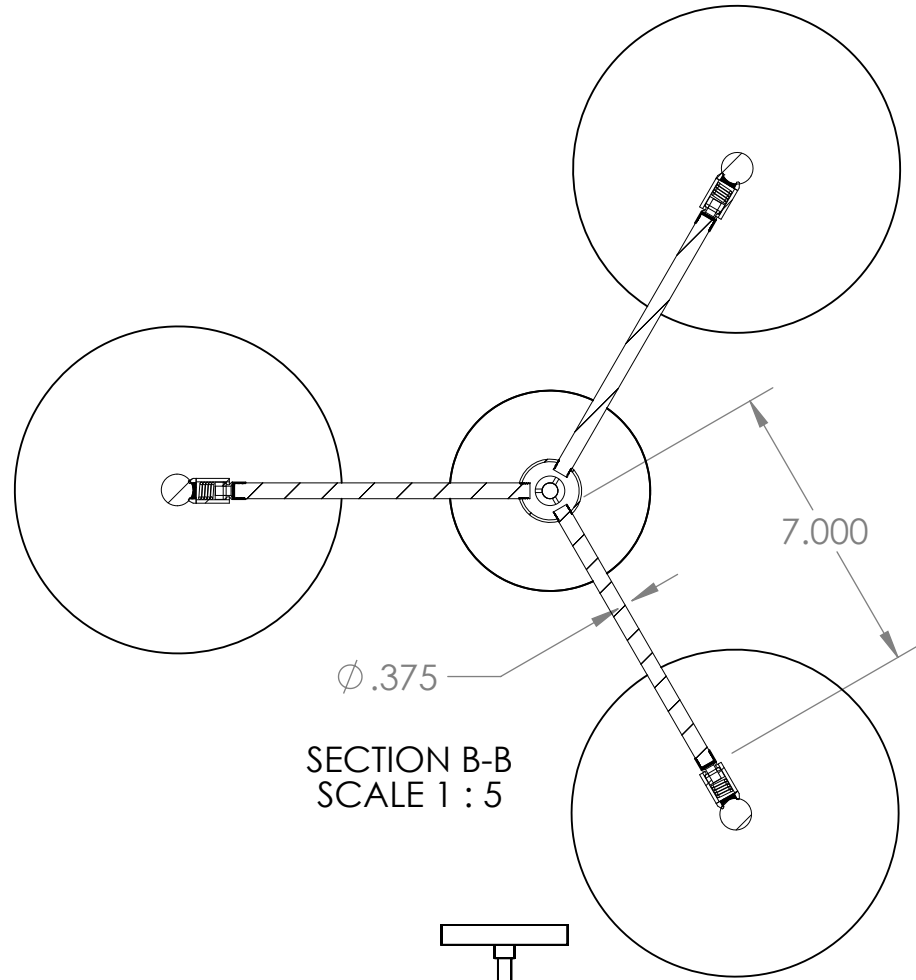

4

3

2

1

B

B

A

A

# Blueprint Lighting

DIMENSIONS ARE IN INCHES				DESCRIPTION
				Molto 3 arm
REV.	EST. MASS	SCALE	SIZE	FINISH
	—		B	TBD

PROPRIETARY AND CONFIDENTIAL—THE INFORMATION CONTAINED IN THIS DRAWING IS THE SOLE PROPERTY OF BLUEPRINT LIGHTING. ANY REPRODUCTION IN PART OR AS A WHOLE WITHOUT THE WRITTEN PERMISSION OF BLUEPRINT LIGHTING IS PROHIBITED.

4

3

2

1