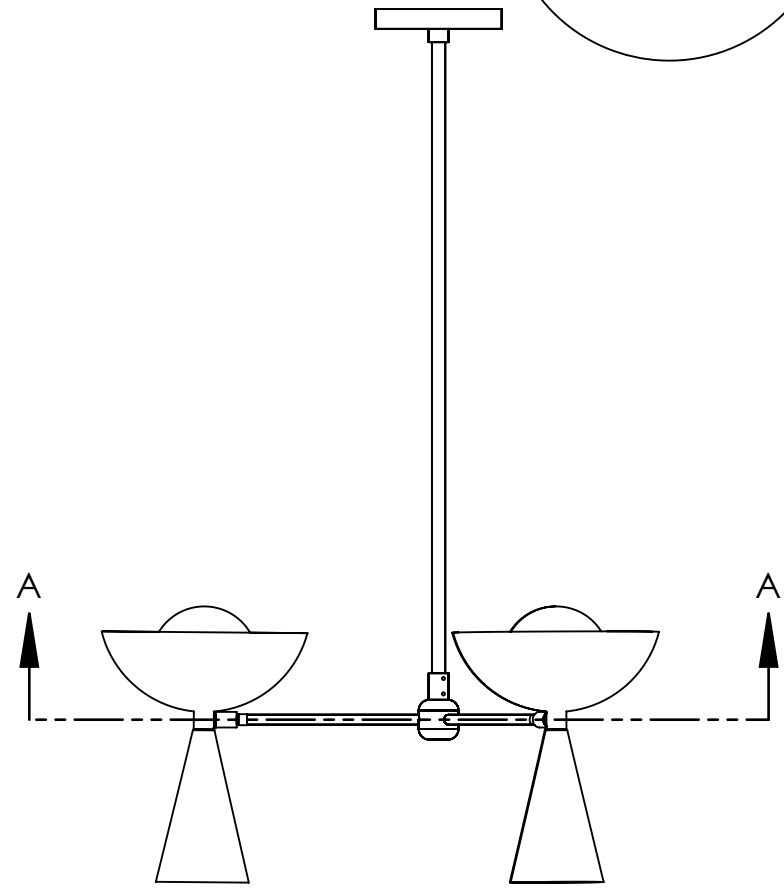

4

3

2

1

B

B

A

A

# Blueprint Lighting

DIMENSIONS ARE IN INCHES				DESCRIPTION
				Molto 3 arm
REV.	EST. MASS	SCALE	SIZE	FINISH
	—		B	TBD

PROPRIETARY AND CONFIDENTIAL—THE INFORMATION CONTAINED IN THIS DRAWING IS THE SOLE PROPERTY OF BLUEPRINT LIGHTING. ANY REPRODUCTION IN PART OR AS A WHOLE WITHOUT THE WRITTEN PERMISSION OF BLUEPRINT LIGHTING IS PROHIBITED.