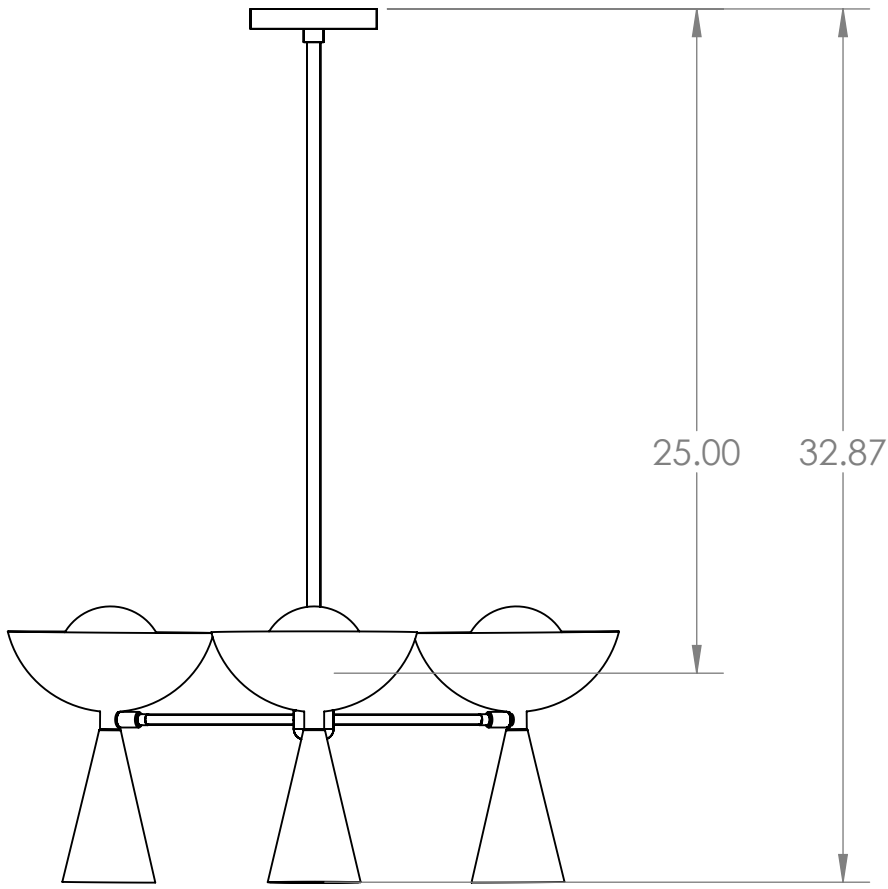

4

3

2

1

B

B

A

A

# Blueprint Lighting

DIMENSIONS ARE IN INCHES				DESCRIPTION
				Molto 3 arm
REV.	EST. MASS	SCALE	SIZE	FINISH
	—		B	TBD

PROPRIETARY AND CONFIDENTIAL—THE INFORMATION CONTAINED IN THIS DRAWING IS THE SOLE PROPERTY OF BLUEPRINT LIGHTING. ANY REPRODUCTION IN PART OR AS A WHOLE WITHOUT THE WRITTEN PERMISSION OF BLUEPRINT LIGHTING IS PROHIBITED.

4

3

2

1