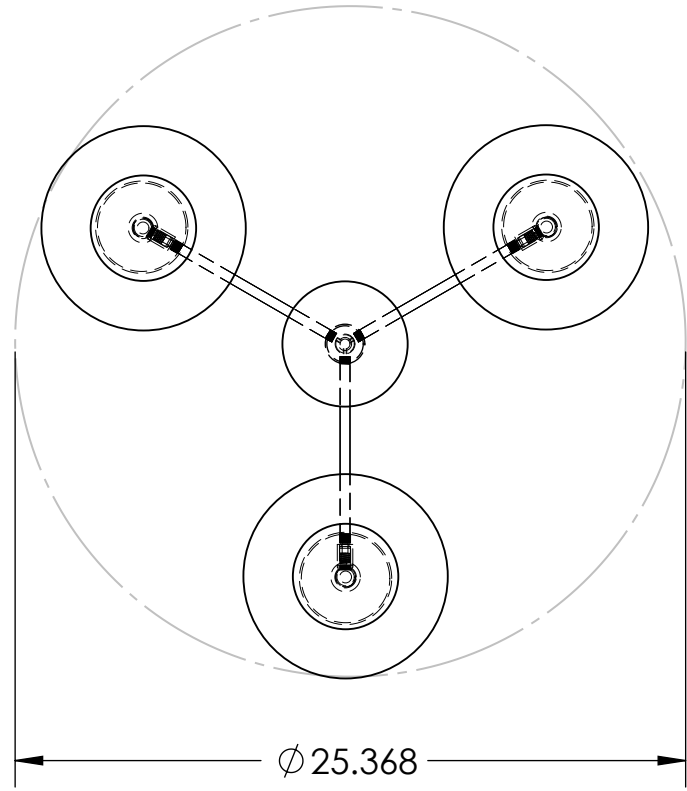

4

3

2

1

B

B

A

A

# Blueprint Lighting

DIMENSIONS ARE IN INCHES				DESCRIPTION
				Molto 3 arm
REV.	EST. MASS	SCALE	SIZE	FINISH
	—		B	TBD

PROPRIETARY AND CONFIDENTIAL—THE INFORMATION CONTAINED IN THIS DRAWING IS THE SOLE PROPERTY OF BLUEPRINT LIGHTING. ANY REPRODUCTION IN PART OR AS A WHOLE WITHOUT THE WRITTEN PERMISSION OF BLUEPRINT LIGHTING IS PROHIBITED.