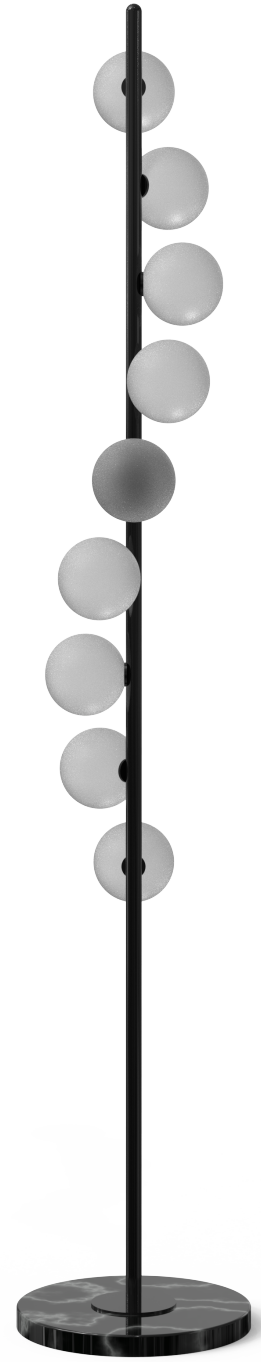

4

3

2

1

B

B

A

A

4

3

2

1

Blueprint Lighting

DIMENSIONS ARE IN INCHES				DESCRIPTION
				Nautilus Floor Lamp
REV.	EST. MASS	SCALE	SIZE	FINISH
	—		B	TBD

PROPRIETARY AND CONFIDENTIAL—THE INFORMATION CONTAINED IN THIS DRAWING IS THE SOLE PROPERTY OF BLUEPRINT LIGHTING. ANY REPRODUCTION IN PART OR AS A WHOLE WITHOUT THE WRITTEN PERMISSION OF BLUEPRINT LIGHTING IS PROHIBITED.