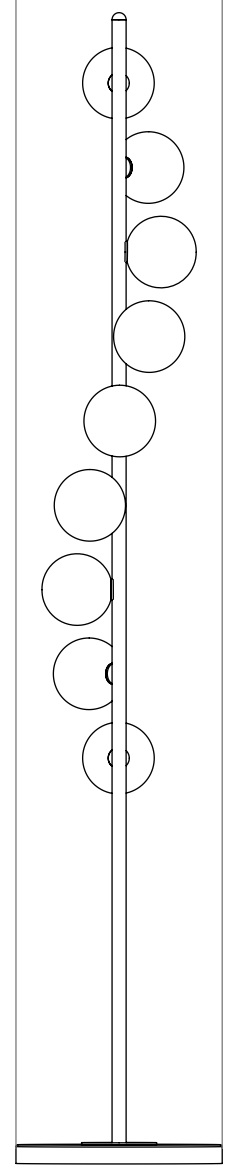

4

3

2

1

B

B

A

A

4

3

2

1

Blueprint Lighting

DIMENSIONS ARE IN INCHES				DESCRIPTION
				Nautilus Floor Lamp
REV.	EST. MASS	SCALE	SIZE	FINISH
	—		B	TBD

PROPRIETARY AND CONFIDENTIAL—THE INFORMATION CONTAINED IN THIS DRAWING IS THE SOLE PROPERTY OF BLUEPRINT LIGHTING. ANY REPRODUCTION IN PART OR AS A WHOLE WITHOUT THE WRITTEN PERMISSION OF BLUEPRINT LIGHTING IS PROHIBITED.