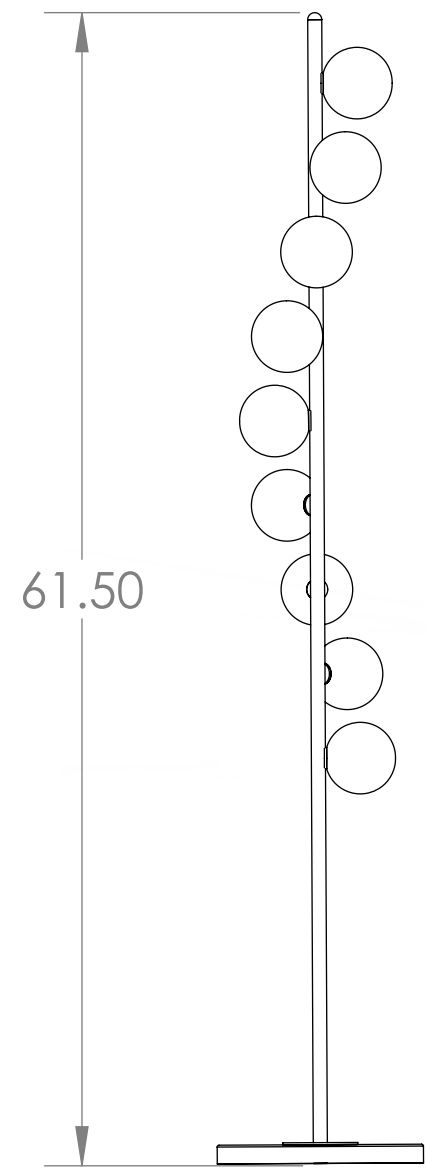

4

3

2

1

B

B

A

A

4

3

2

1

Blueprint Lighting

DIMENSIONS ARE IN INCHES				DESCRIPTION
				Nautilus Floor Lamp
REV.	EST. MASS	SCALE	SIZE	FINISH
	—		B	TBD

PROPRIETARY AND CONFIDENTIAL—THE INFORMATION CONTAINED IN THIS DRAWING IS THE SOLE PROPERTY OF BLUEPRINT LIGHTING. ANY REPRODUCTION IN PART OR AS A WHOLE WITHOUT THE WRITTEN PERMISSION OF BLUEPRINT LIGHTING IS PROHIBITED.