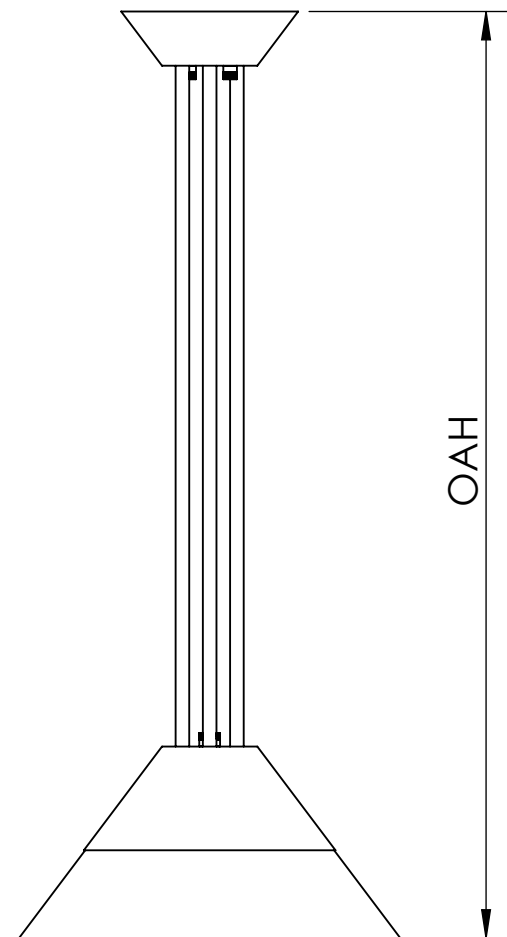

4

3

2

1

B

B

A

A

4

3

2

1

Blueprint Lighting

DIMENSIONS ARE IN INCHES

<u>WEIGHT</u> N/A	<u>MIN/MAX DIM.</u> N/A	<u>CANOPY</u> 6.5 IN	<u>FIXTURE</u> Paulson Pendant
<u>LAMPING</u> (1x) E26/E27 Socket - 60w per socket UL Listed			<u>FINISH</u> tbd