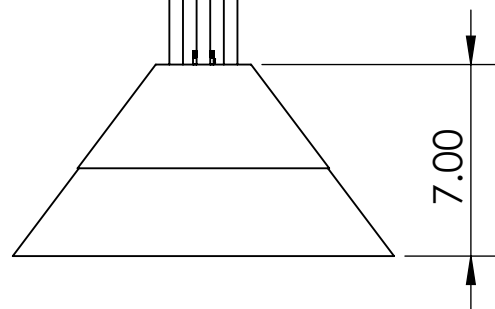

4

3

2

1

Blueprint Lighting

DIMENSIONS ARE IN INCHES

<u>WEIGHT</u> N/A	<u>MIN/MAX DIM.</u> N/A	<u>CANOPY</u> 6.5 IN	<u>FIXTURE</u> Paulson Pendant
<u>LAMPING</u> (1x) E26/E27 Socket - 60w per socket UL Listed			<u>FINISH</u> tbd