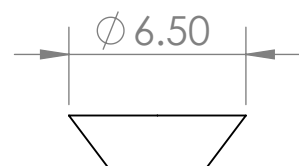

4

3

2

1

B

B

A

A

4

3

2

1

Blueprint Lighting

DIMENSIONS ARE IN INCHES

<u>WEIGHT</u> N/A	<u>MIN/MAX DIM.</u> N/A	<u>CANOPY</u> 6.5 IN	<u>FIXTURE</u> Paulson Pendant
<u>LAMPING</u> (1x) E26/E27 Socket - 60w per socket UL Listed			<u>FINISH</u> tbd

PROPRIETARY AND CONFIDENTIAL. THE INFORMATION CONTAINED IN THIS DRAWING IS THE SOLE PROPERTY OF BLUEPRINT LIGHTING. ANY REPRODUCTION IN PART OR AS A WHOLE WITHOUT THE WRITTEN PERMISSION OF BLUEPRINT LIGHTING IS PROHIBITED.