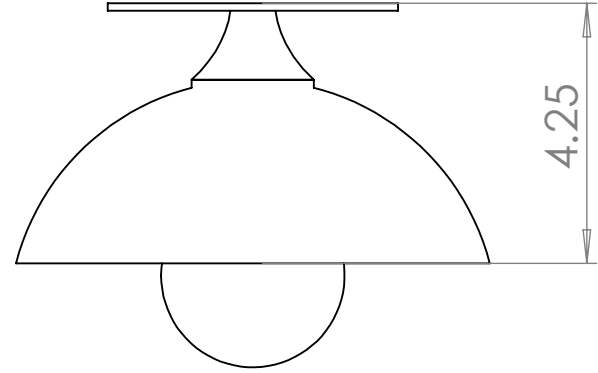

4

3

2

1

4.25

8.00

5.75

Blueprint Lighting

DIMENSIONS ARE IN INCHES				DESCRIPTION
				Petite Centric Wall Lamp
REV.	EST. MASS	SCALE	SIZE	FINISH
	—		B	TBD

PROPRIETARY AND CONFIDENTIAL—THE INFORMATION CONTAINED IN THIS DRAWING IS THE SOLE PROPERTY OF BLUEPRINT LIGHTING. ANY REPRODUCTION IN PART OR AS A WHOLE WITHOUT THE WRITTEN PERMISSION OF BLUEPRINT LIGHTING IS PROHIBITED.