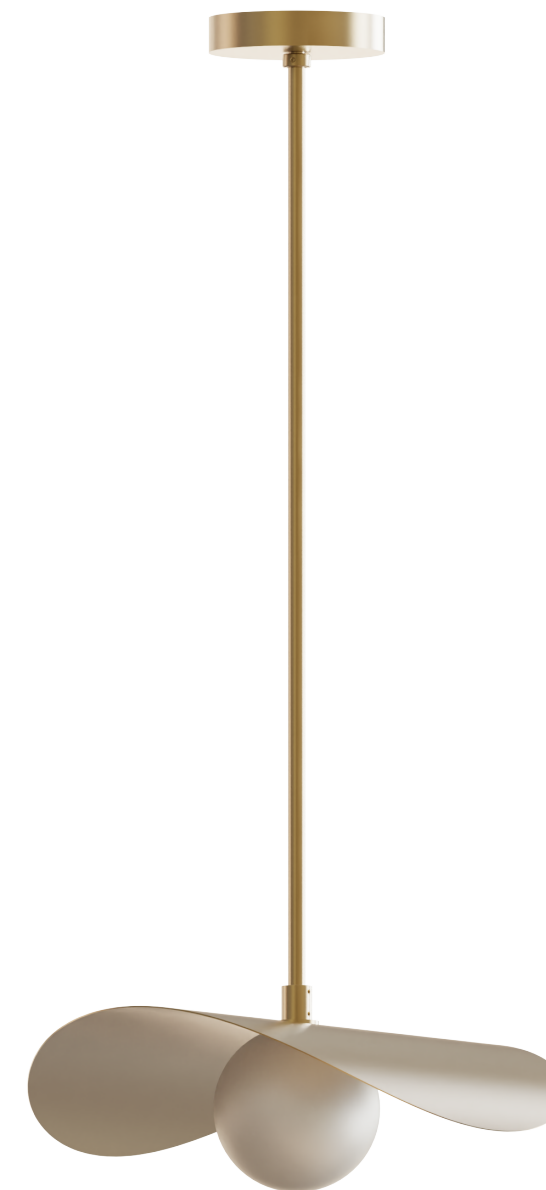

4

3

2

1

14.00

B

B

33.25

# Blueprint Lighting

DIMENSIONS ARE IN INCHES

<u>WEIGHT</u>	<u>MIN/MAX DIM.</u>	<u>CANOPY</u>	<u>FIXTURE</u>
N/A	N/A	5 In	Petite Montera
<u>LAMPING</u>			<u>FINISH</u>
( 1x ) G9 socket - 60w per socket UL Listed			tbd