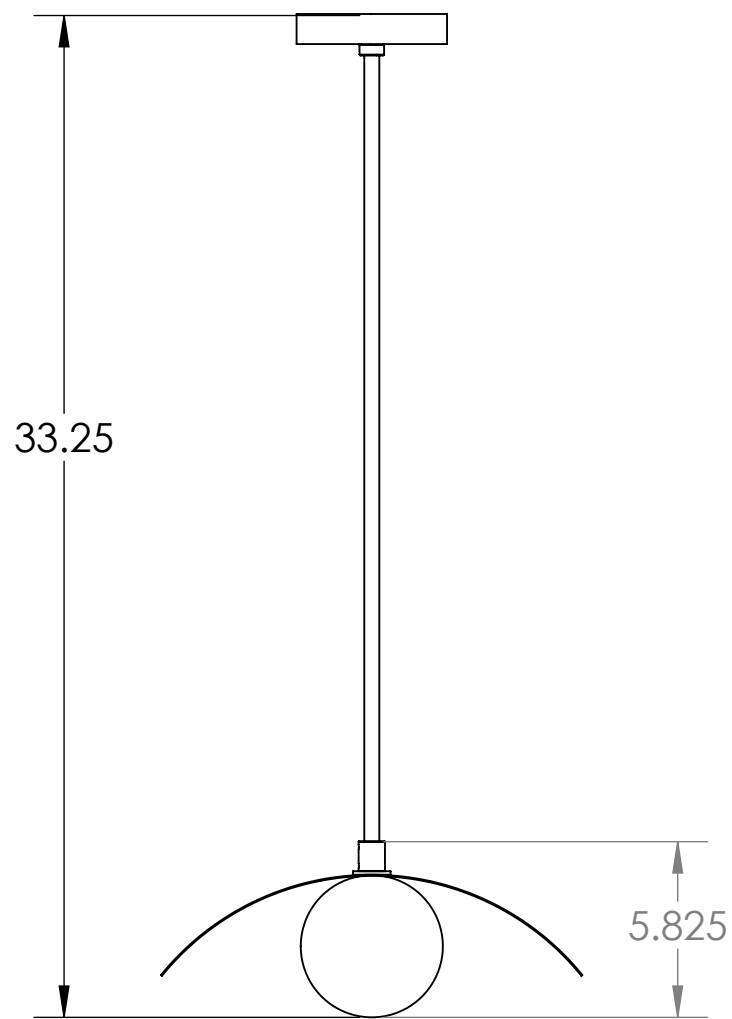

4

3

2

1

14.00

B

B

33.25

5.825

A

A

16.00

3

# Blueprint Lighting

DIMENSIONS ARE IN INCHES

<u>WEIGHT</u>	<u>MIN/MAX DIM.</u>	<u>CANOPY</u>	<u>FIXTURE</u>
N/A	N/A	5 In	Petite Montera
<u>LAMPING</u>			<u>FINISH</u>
( 1x ) G9 socket - 60w per socket UL Listed			tbd