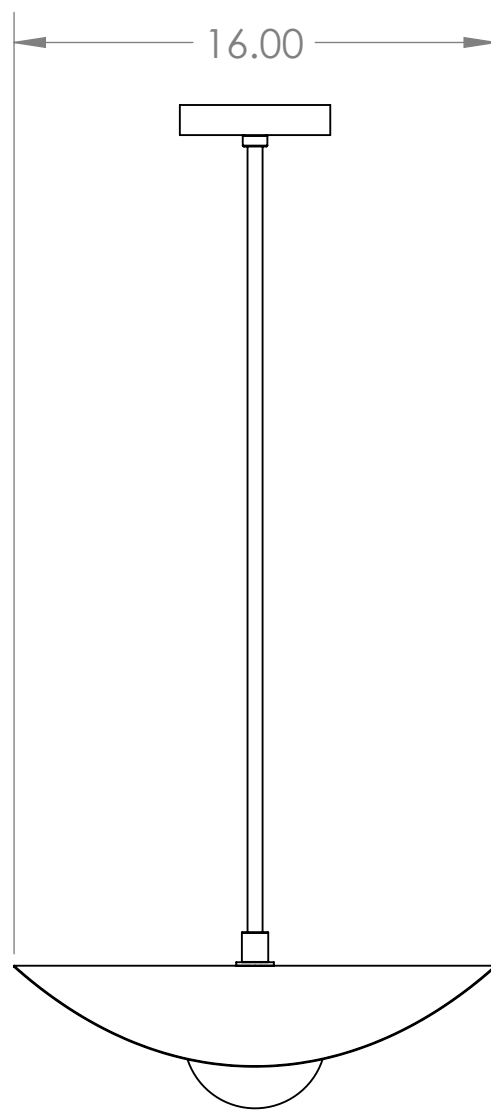

4

3

2

1

14.00

B

B

33.25

5.825

A

A

16.00

3

Blueprint Lighting

DIMENSIONS ARE IN INCHES

<u>WEIGHT</u>	<u>MIN/MAX DIM.</u>	<u>CANOPY</u>	<u>FIXTURE</u>
N/A	N/A	5 In	Petite Montera
<u>LAMPING</u>			<u>FINISH</u>
(1x) G9 socket - 60w per socket UL Listed			tbd

PROPRIETARY AND CONFIDENTIAL-THE INFORMATION CONTAINED IN THIS DRAWING IS THE SOLE PROPERTY OF BLUEPRINT LIGHTING. ANY REPRODUCTION IN PART OR AS A WHOLE WITHOUT THE WRITTEN PERMISSION OF BLUEPRINT LIGHTING IS PROHIBITED.

4

3

2

1