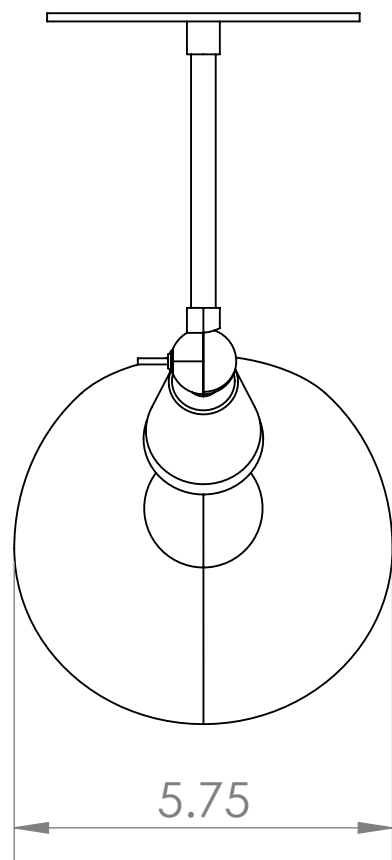

4

3

2

1

B

B

A

A

Blueprint Lighting

DIMENSIONS ARE IN INCHES

<u>WEIGHT</u> N/A	<u>MIN/MAX DIM.</u> 5.75 - 13 IN	<u>BACKPLATE</u> 4.75 IN	<u>FIXTURE</u> Petite Torno Wall Sconce
<u>LAMPING</u> (1x) E12/E14 Socket - 60w per socket UL Listed			<u>FINISH</u> tbd