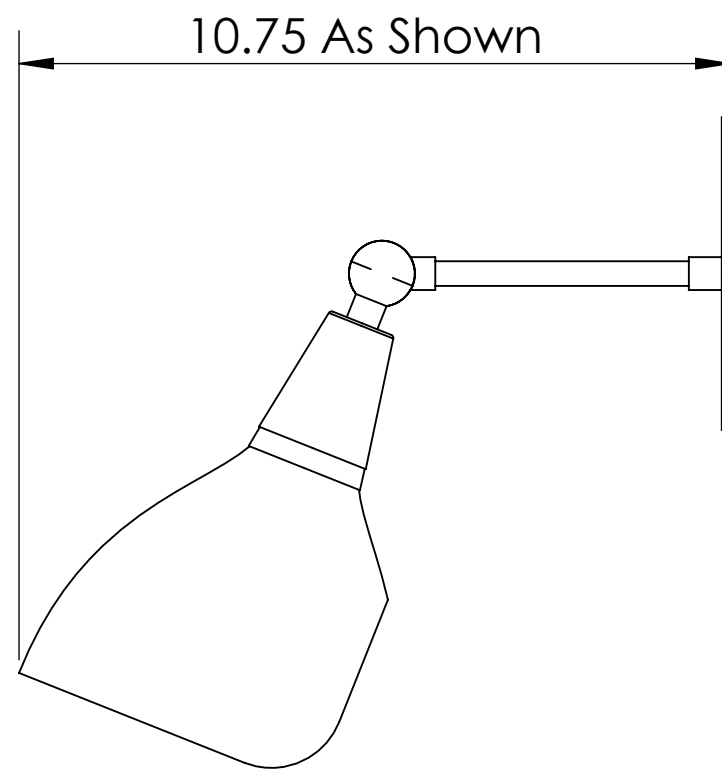

A

Blueprint Lighting

DIMENSIONS ARE IN INCHES

<u>WEIGHT</u> N/A	<u>MIN/MAX DIM.</u> 5.75 - 13 IN	<u>BACKPLATE</u> 4.75 IN	<u>FIXTURE</u> Petite Torno Wall Sconce
<u>LAMPING</u> (1x) E12/E14 Socket - 60w per socket UL Listed			<u>FINISH</u> tbd

PROPRIETARY AND CONFIDENTIAL. THE INFORMATION CONTAINED IN THIS DRAWING IS THE SOLE PROPERTY OF BLUEPRINT LIGHTING. ANY REPRODUCTION IN PART OR AS A WHOLE WITHOUT THE WRITTEN PERMISSION OF BLUEPRINT LIGHTING IS PROHIBITED.

4

3

2

1