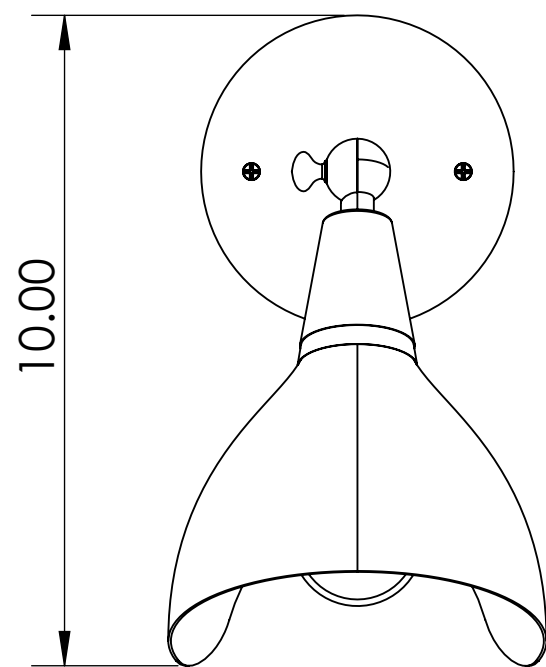

A

Blueprint Lighting

DIMENSIONS ARE IN INCHES

<u>WEIGHT</u> N/A	<u>MIN/MAX DIM.</u> 5.75 - 13 IN	<u>BACKPLATE</u> 4.75 IN	<u>FIXTURE</u> Petite Torno Wall Sconce
<u>LAMPING</u> (1x) E12/E14 Socket - 60w per socket UL Listed			<u>FINISH</u> tbd

PROPRIETARY AND CONFIDENTIAL. THE INFORMATION CONTAINED IN THIS DRAWING IS THE SOLE PROPERTY OF BLUEPRINT LIGHTING. ANY REPRODUCTION IN PART OR AS A WHOLE WITHOUT THE WRITTEN PERMISSION OF BLUEPRINT LIGHTING IS PROHIBITED.

4

3

2

1