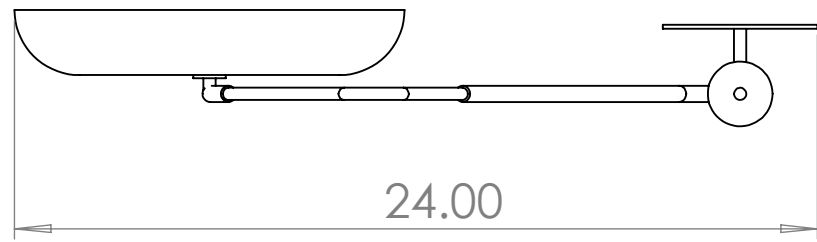

4

3

2

1

B

B

A

A

Blueprint Lighting

DIMENSIONS ARE IN INCHES				DESCRIPTION
				Piatto Wall Lamp
REV.	EST. MASS	SCALE	SIZE	FINISH
	—		B	TBD

PROPRIETARY AND CONFIDENTIAL—THE INFORMATION CONTAINED IN THIS DRAWING IS THE SOLE PROPERTY OF BLUEPRINT LIGHTING. ANY REPRODUCTION IN PART OR AS A WHOLE WITHOUT THE WRITTEN PERMISSION OF BLUEPRINT LIGHTING IS PROHIBITED.

4

3

2

1