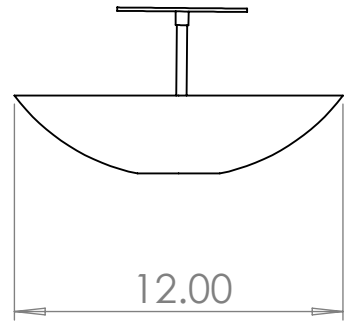

4

3

2

1

Blueprint Lighting

DIMENSIONS ARE IN INCHES

<u>WEIGHT</u>	<u>MIN/MAX DIM.</u>	<u>BACKPLATE</u>	<u>FIXTURE</u>
N/A	N/A	4.75"	Pop Wall Sconce
<u>LAMPING</u>			<u>FINISH</u>
(1x) standard socket round or vanity bulb 60w per socket - UL Listed			TBD