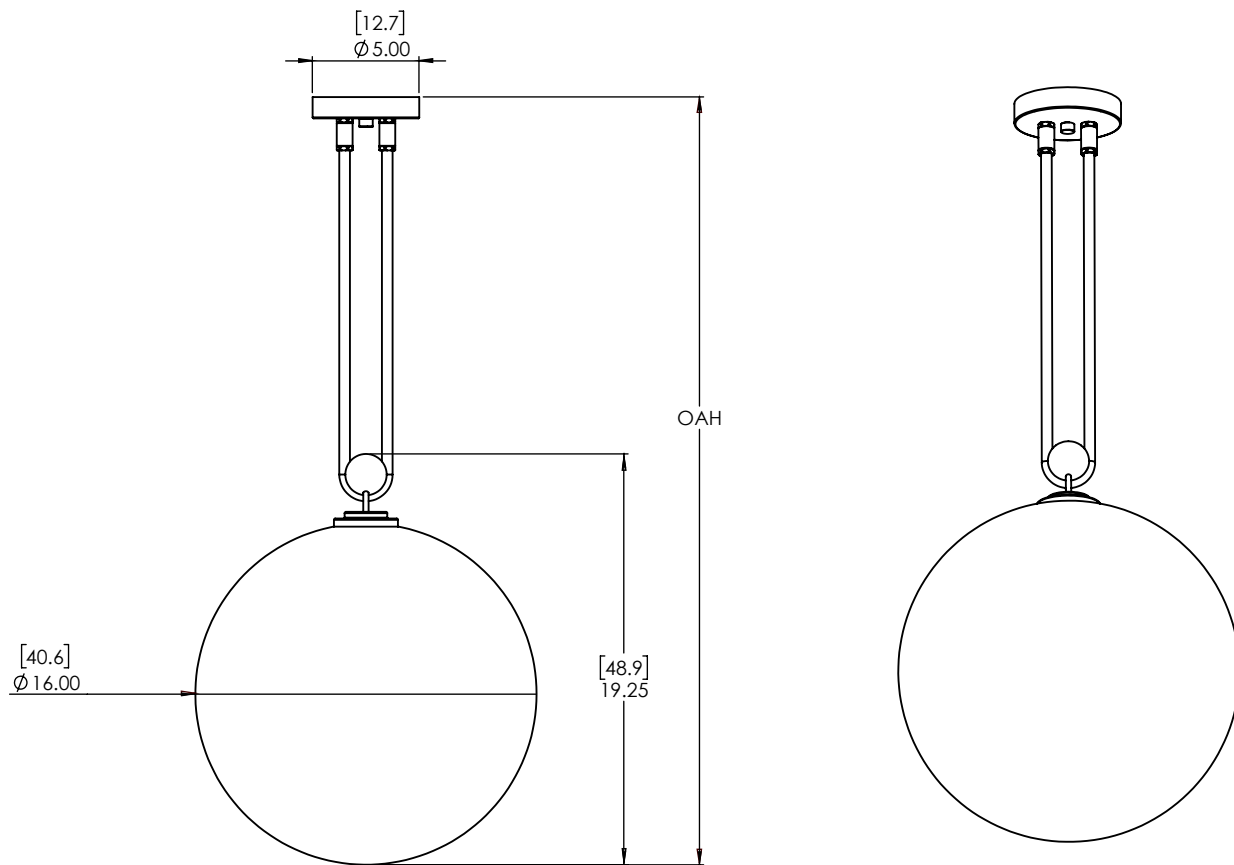

BLUEPRINT LIGHTING

DESIGNED AND HANDCRAFTED IN NYC + NJ

212 243 6300

www.blueprintlighting.com

Product
Pulley 16"

Finishes
All Enamel Colors
All Metal Finishes

Dimensions
D 16 in/ 40.6 cm
H 19.25 in/ 48.9 cm
OAH Determined by Client

Category
Pendant

Plug In Option
No

Mounting
4 in J Box

Collection
N/A

Lamping
Base Type: E26

Weight
11.5 lb

Canopy
5.00 in/ 12.7 cm
.75 in/ 2 cm