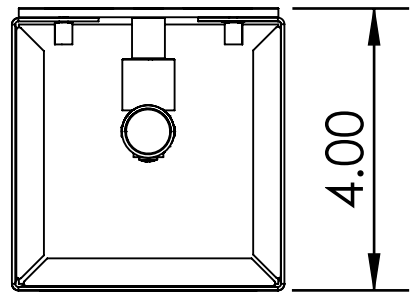

4

3

2

1

B

B

A

A

4

3

2

1

Blueprint Lighting

DIMENSIONS ARE IN INCHES

<u>WEIGHT</u> N/A	<u>MIN/MAX DIM.</u> N/A	<u>BACKPLATE</u> 10.68 x 3.70	<u>FIXTURE</u> Queens 3 Sconce
<u>LAMPING</u> (2x) E12 Socket - 60w per socket UL Listed			<u>FINISH</u> Tbd

PROPRIETARY AND CONFIDENTIAL THE INFORMATION CONTAINED IN THIS DRAWING IS THE SOLE PROPERTY OF BLUEPRINT LIGHTING. ANY REPRODUCTION IN PART OR AS A WHOLE WITHOUT THE WRITTEN PERMISSION OF BLUEPRINT LIGHTING IS PROHIBITED.