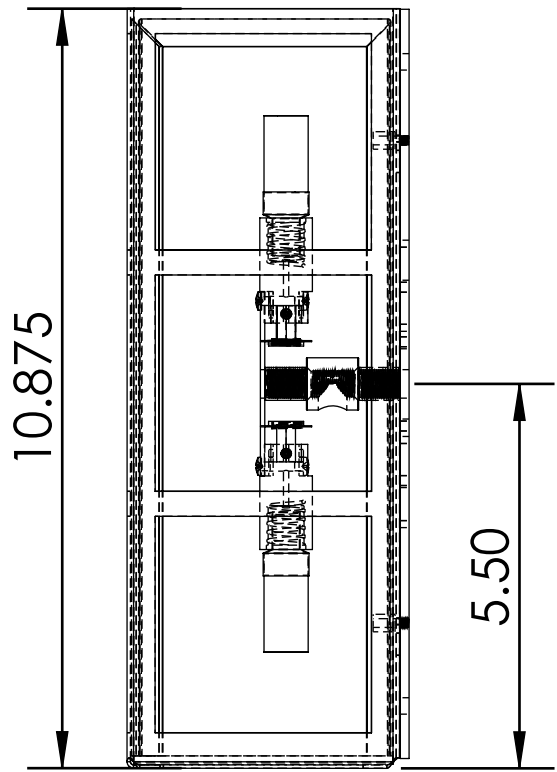

4

3

2

1

B

B

A

A

4

3

2

1

Blueprint Lighting

DIMENSIONS ARE IN INCHES

<u>WEIGHT</u> N/A	<u>MIN/MAX DIM.</u> N/A	<u>BACKPLATE</u> 10.68 x 3.70	<u>FIXTURE</u> Queens 3 Sconce
<u>LAMPING</u> (2x) E12 Socket - 60w per socket UL Listed			<u>FINISH</u> Tbd