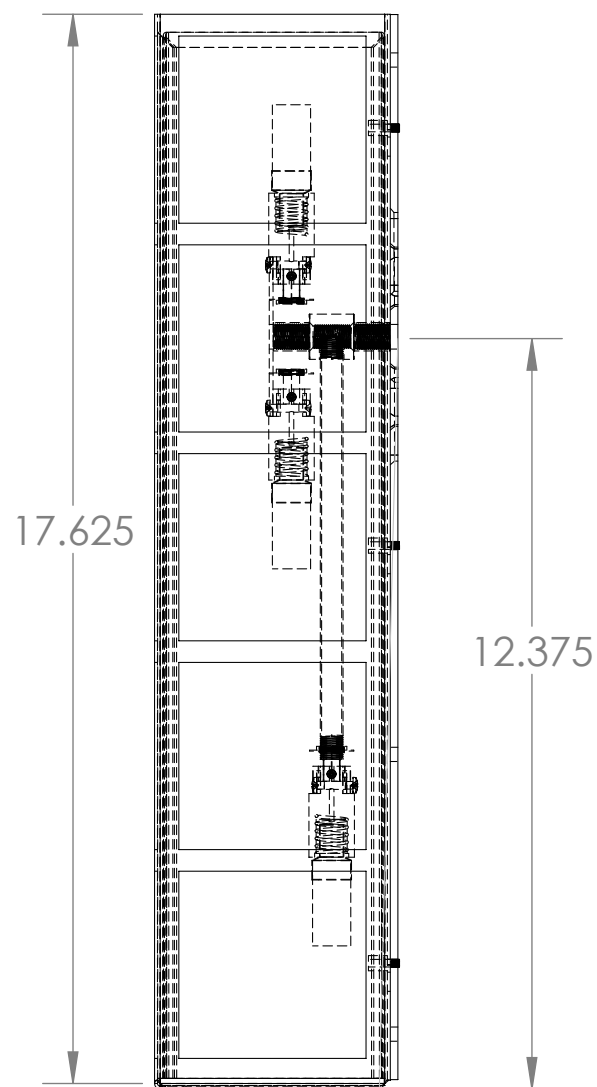

4

3

2

1

# Blueprint Lighting

DIMENSIONS ARE IN INCHES

<u>WEIGHT</u> N/A	<u>MIN/MAX DIM.</u> N/A	<u>BACKPLATE</u> 17.56 x 3.70	<u>FIXTURE</u> Queens 5 Sconce
<u>LAMPING</u> (3x) E12 Socket - 60w per socket UL Listed			<u>FINISH</u> Tbd