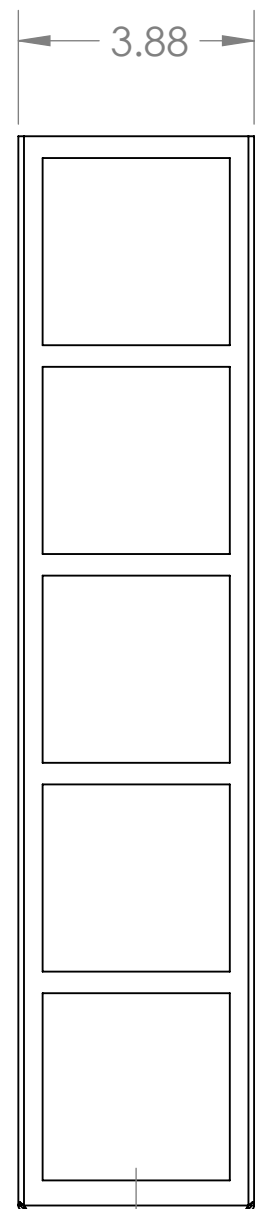

4

3

2

1

# Blueprint Lighting

DIMENSIONS ARE IN INCHES

<u>WEIGHT</u> N/A	<u>MIN/MAX DIM.</u> N/A	<u>BACKPLATE</u> 17.56 x 3.70	<u>FIXTURE</u> Queens 5 Sconce
<u>LAMPING</u> (3x) E12 Socket - 60w per socket UL Listed			<u>FINISH</u> Tbd