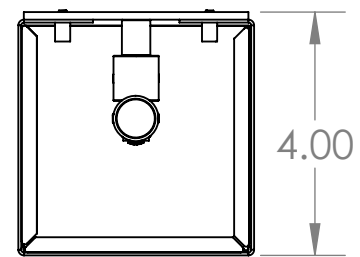

# Blueprint Lighting

DIMENSIONS ARE IN INCHES

<u>WEIGHT</u> N/A	<u>MIN/MAX DIM.</u> N/A	<u>BACKPLATE</u> 17.56 x 3.70	<u>FIXTURE</u> Queens 5 Sconce
<u>LAMPING</u> (3x) E12 Socket - 60w per socket UL Listed			<u>FINISH</u> Tbd