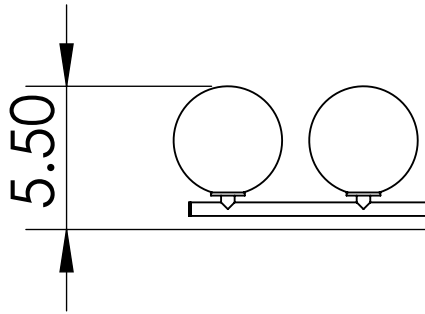

4

3

2

1

A

A

Blueprint Lighting

DIMENSIONS ARE IN INCHES

<u>WEIGHT</u> N/A	<u>MIN/MAX DIM.</u> N/A	<u>CANOPY</u> 5 IN	<u>FIXTURE</u> Segment 2 x 4
<u>LAMPING</u> (4x) E12 Socket - 60w per socket UL Listed			<u>FINISH</u> Tbd