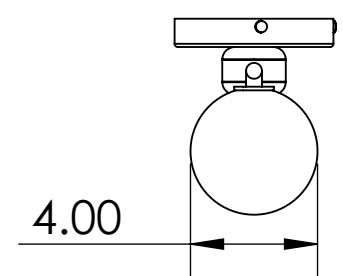

A

A

Blueprint Lighting

DIMENSIONS ARE IN INCHES

<u>WEIGHT</u> N/A	<u>MIN/MAX DIM.</u> N/A	<u>CANOPY</u> 5 IN	<u>FIXTURE</u> Segment 2 x 4 Flushmount
<u>LAMPING</u> (4x) E12 Socket - 60w per socket UL Listed			<u>FINISH</u> Tbd

PROPRIETARY AND CONFIDENTIAL THE INFORMATION CONTAINED IN THIS DRAWING IS THE SOLE PROPERTY OF BLUEPRINT LIGHTING. ANY REPRODUCTION IN PART OR AS A WHOLE WITHOUT THE WRITTEN PERMISSION OF BLUEPRINT LIGHTING IS PROHIBITED.

4

3

2

1