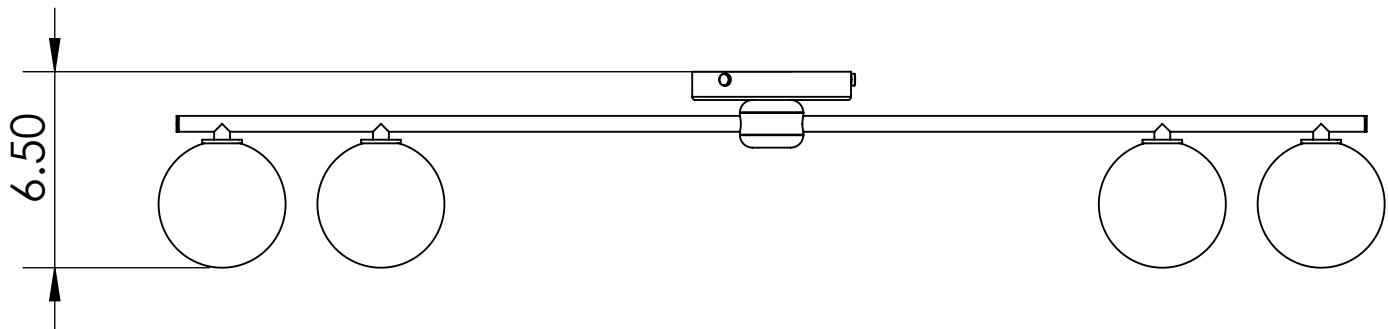

A

A

Blueprint Lighting

DIMENSIONS ARE IN INCHES

<u>WEIGHT</u> N/A	<u>MIN/MAX DIM.</u> N/A	<u>CANOPY</u> 5 IN	<u>FIXTURE</u> Segment 2 x 4 Flushmount
<u>LAMPING</u> (4x) E12 Socket - 60w per socket UL Listed			<u>FINISH</u> Tbd

PROPRIETARY AND CONFIDENTIAL THE INFORMATION CONTAINED IN THIS DRAWING IS THE SOLE PROPERTY OF BLUEPRINT LIGHTING. ANY REPRODUCTION IN PART OR AS A WHOLE WITHOUT THE WRITTEN PERMISSION OF BLUEPRINT LIGHTING IS PROHIBITED.

4

3

2

1