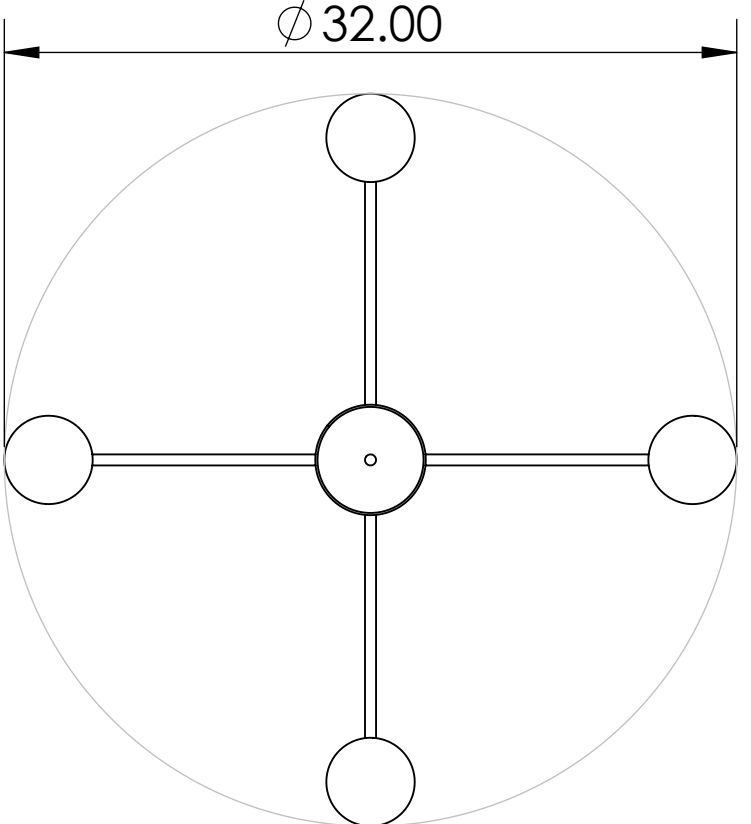

4

3

2

1

B

B

A

A

# Blueprint Lighting

DIMENSIONS ARE IN INCHES

<u>WEIGHT</u> N/A	<u>MIN/MAX DIM.</u> N/A	<u>CANOPY</u> 5 IN	<u>FIXTURE</u> Segment 4
<u>LAMPING</u> (4x) E12 Socket - 60w per socket UL Listed			<u>FINISH</u> Tbd