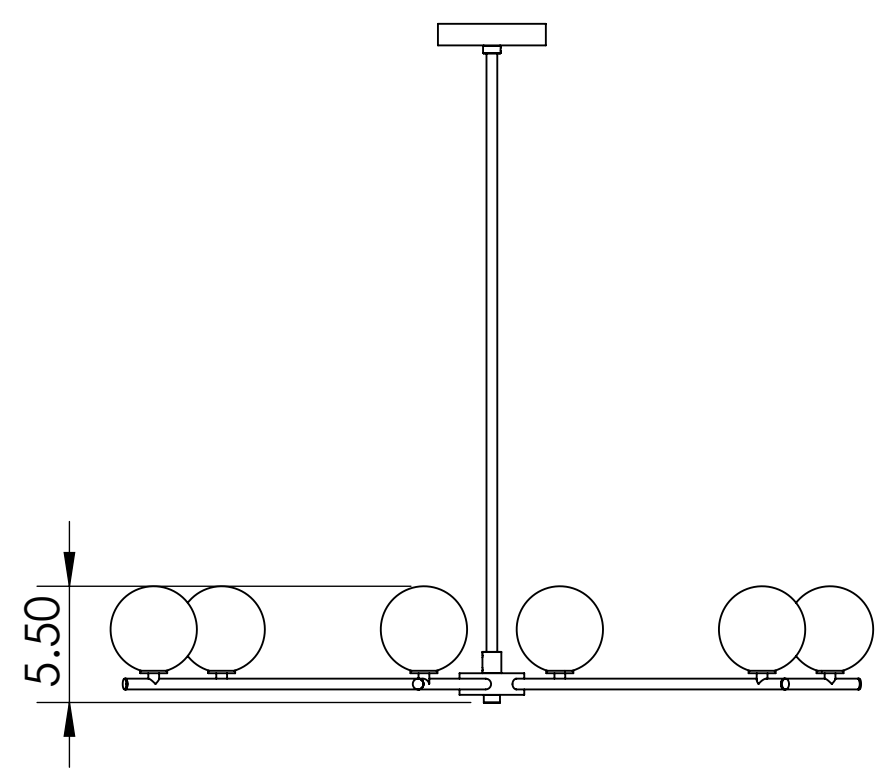

4

3

2

1

B

B

A

A

Blueprint Lighting

DIMENSIONS ARE IN INCHES

<u>WEIGHT</u> N/A	<u>MIN/MAX DIM.</u> N/A	<u>CANOPY</u> 5 IN	<u>FIXTURE</u> Segment 6
<u>LAMPING</u> (6x) E12 Socket - 60w per socket UL Listed			<u>FINISH</u> Tbd