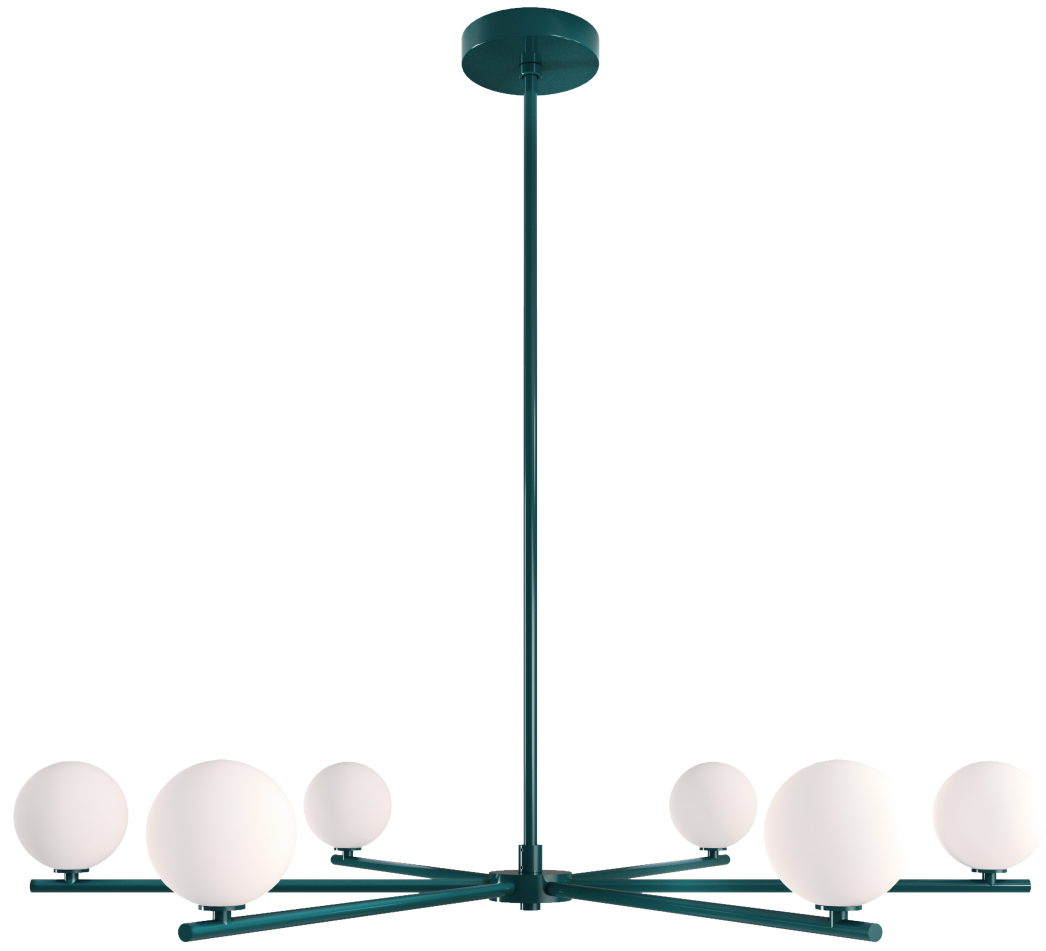

4

3

2

1

B

B

A

A

Blueprint Lighting

DIMENSIONS ARE IN INCHES

<u>WEIGHT</u> N/A	<u>MIN/MAX DIM.</u> N/A	<u>CANOPY</u> 5 IN	<u>FIXTURE</u> Segment 6
<u>LAMPING</u> (6x) E12 Socket - 60w per socket UL Listed			<u>FINISH</u> Tbd