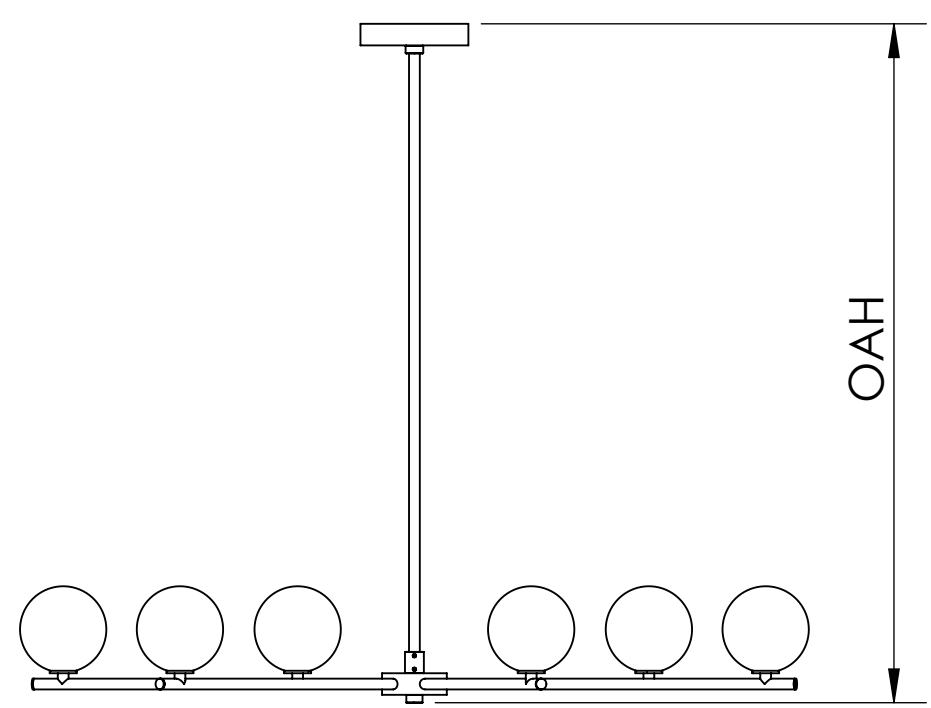

Blueprint Lighting

DIMENSIONS ARE IN INCHES

<u>WEIGHT</u> N/A	<u>MIN/MAX DIM.</u> N/A	<u>CANOPY</u> 5 IN	<u>FIXTURE</u> Segment 6
<u>LAMPING</u> (6x) E12 Socket - 60w per socket UL Listed			<u>FINISH</u> Tbd