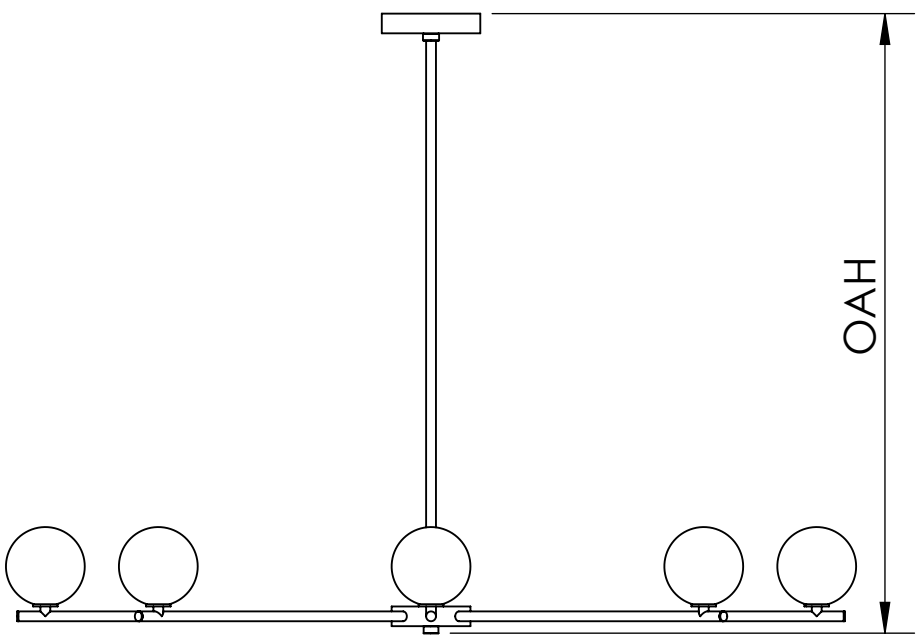

Blueprint Lighting

DIMENSIONS ARE IN INCHES

<u>WEIGHT</u> N/A	<u>MIN/MAX DIM.</u> N/A	<u>CANOPY</u> 5 IN	<u>FIXTURE</u> Segment 8
<u>LAMPING</u> (8x) E12 Socket - 60w per socket UL Listed			<u>FINISH</u> Tbd