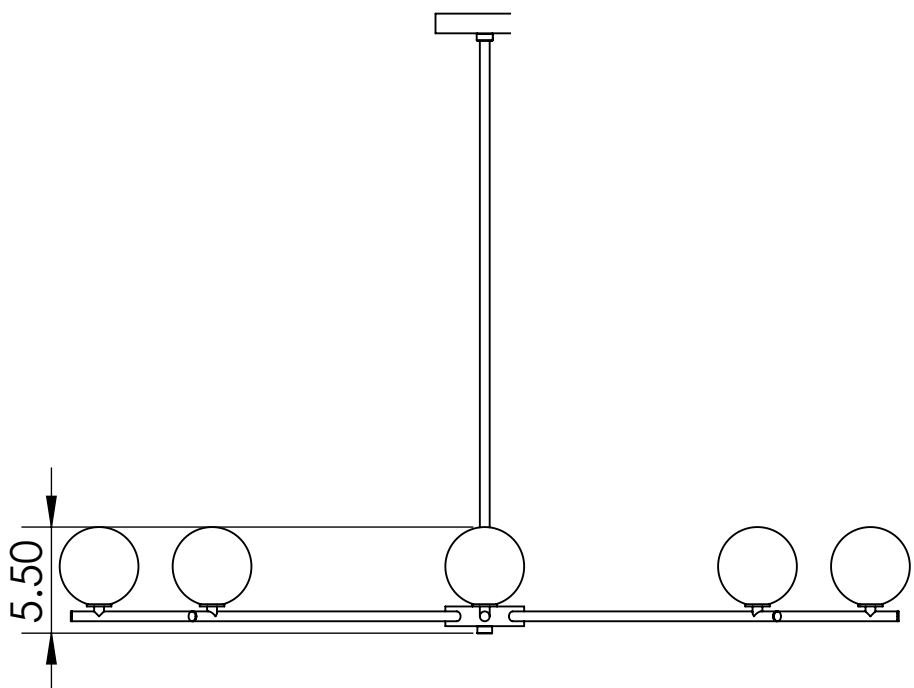

4

3

2

1

B

B

A

A

Blueprint Lighting

DIMENSIONS ARE IN INCHES

<u>WEIGHT</u> N/A	<u>MIN/MAX DIM.</u> N/A	<u>CANOPY</u> 5 IN	<u>FIXTURE</u> Segment 8
<u>LAMPING</u> (8x) E12 Socket - 60w per socket UL Listed			<u>FINISH</u> Tbd