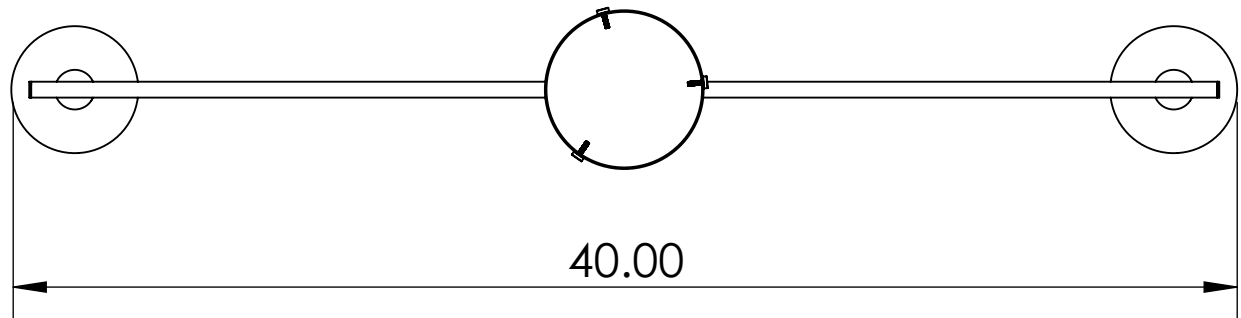

4

3

2

1

B

B

A

A

Blueprint Lighting

DIMENSIONS ARE IN INCHES

<u>WEIGHT</u> N/A	<u>MIN/MAX DIM.</u> N/A	<u>CANOPY</u> 5 IN	<u>FIXTURE</u> Segment Flushmount
<u>LAMPING</u> (2x) E12 Socket - 60w per socket UL Listed			<u>FINISH</u> Tbd

PROPRIETARY AND CONFIDENTIAL THE INFORMATION CONTAINED IN THIS DRAWING IS THE SOLE PROPERTY OF BLUEPRINT LIGHTING. ANY REPRODUCTION IN PART OR AS A WHOLE WITHOUT THE WRITTEN PERMISSION OF BLUEPRINT LIGHTING IS PROHIBITED.

4

3

2

1