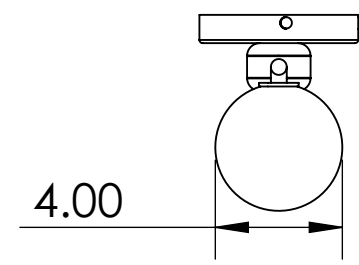

Blueprint Lighting

DIMENSIONS ARE IN INCHES

<u>WEIGHT</u> N/A	<u>MIN/MAX DIM.</u> N/A	<u>CANOPY</u> 5 IN	<u>FIXTURE</u> Segment Flushmount
<u>LAMPING</u> (2x) E12 Socket - 60w per socket UL Listed			<u>FINISH</u> Tbd