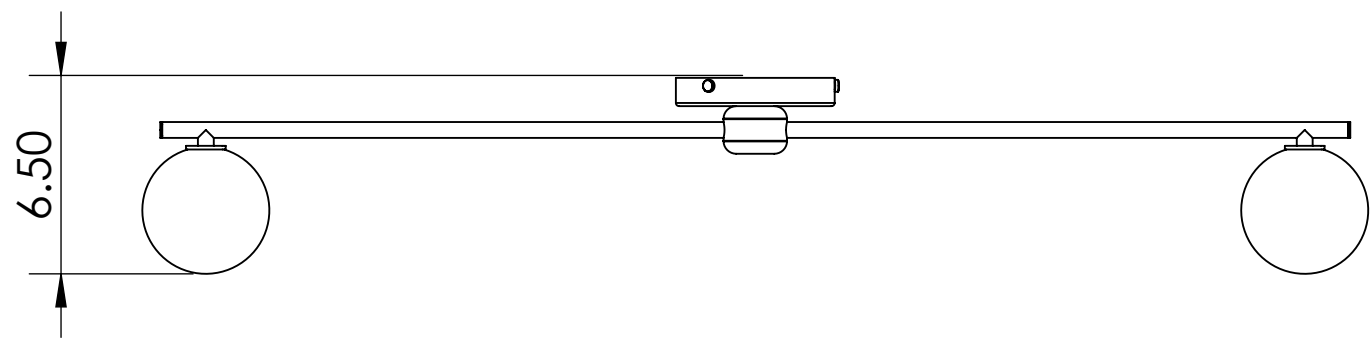

Blueprint Lighting

DIMENSIONS ARE IN INCHES

<u>WEIGHT</u> N/A	<u>MIN/MAX DIM.</u> N/A	<u>CANOPY</u> 5 IN	<u>FIXTURE</u> Segment Flushmount
<u>LAMPING</u> (2x) E12 Socket - 60w per socket UL Listed			<u>FINISH</u> Tbd