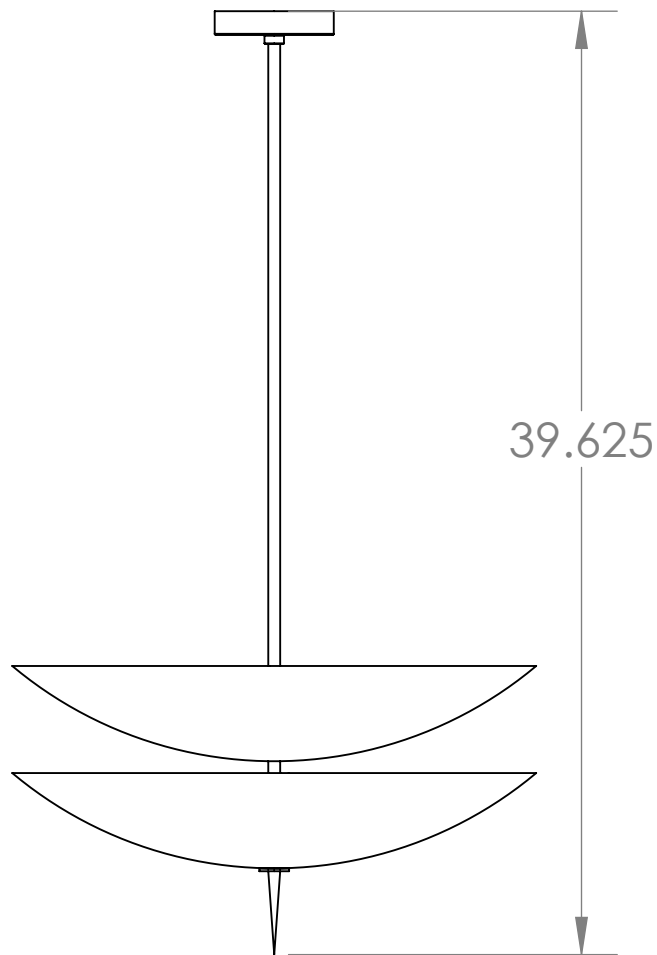

4

3

2

1

∅ 22.00

39.625

12.125

# Blueprint Lighting

DIMENSIONS ARE IN INCHES

<u>WEIGHT</u>	<u>MIN/MAX DIM.</u>	<u>CANOPY</u>	<u>FIXTURE</u>
N/A	N/A	5 IN	Stacked Pendant
<u>LAMPING</u>			<u>FINISH</u>
(6x) E12 socket - 60w per socket UL Listed			tbd