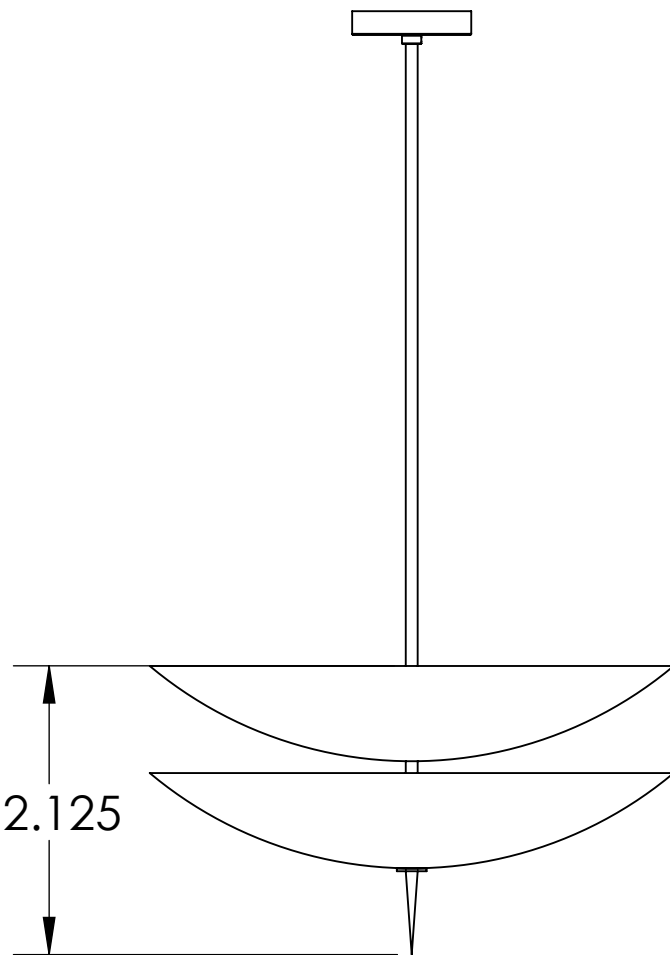

4

3

2

1

∅ 22.00

39.625

12.125

# Blueprint Lighting

DIMENSIONS ARE IN INCHES

<u>WEIGHT</u>	<u>MIN/MAX DIM.</u>	<u>CANOPY</u>	<u>FIXTURE</u>
N/A	N/A	5 IN	Stacked Pendant
<u>LAMPING</u>			<u>FINISH</u>
(6x) E12 socket - 60w per socket UL Listed			tbd