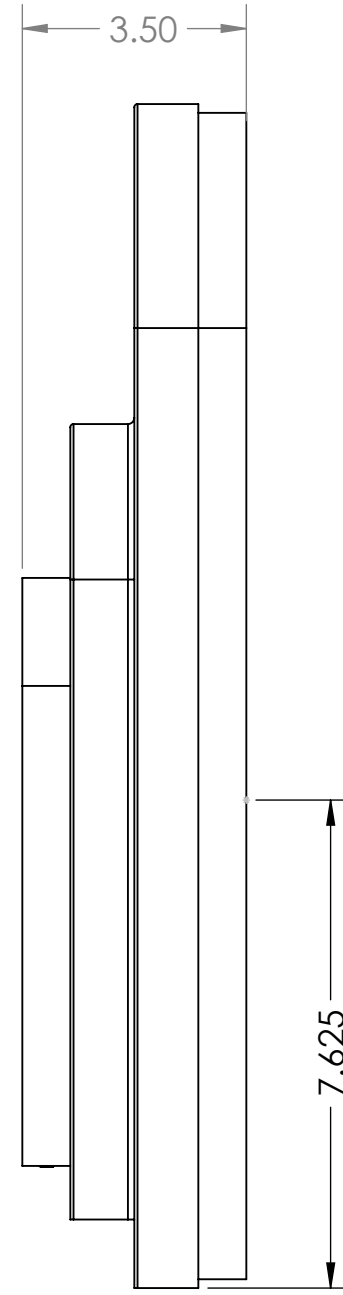

4

3

2

1

Blueprint Lighting

DIMENSIONS ARE IN INCHES

<u>WEIGHT</u> N/A	<u>MIN/MAX DIM.</u> N/A	<u>BACKPLATE</u> N/A	<u>FIXTURE</u> Staten Island Sconce
<u>LAMPING</u> (8x) E12 Socket - 60w per socket UL Listed			<u>FINISH</u> Tbd

4

3

2

1

B

B

A

A