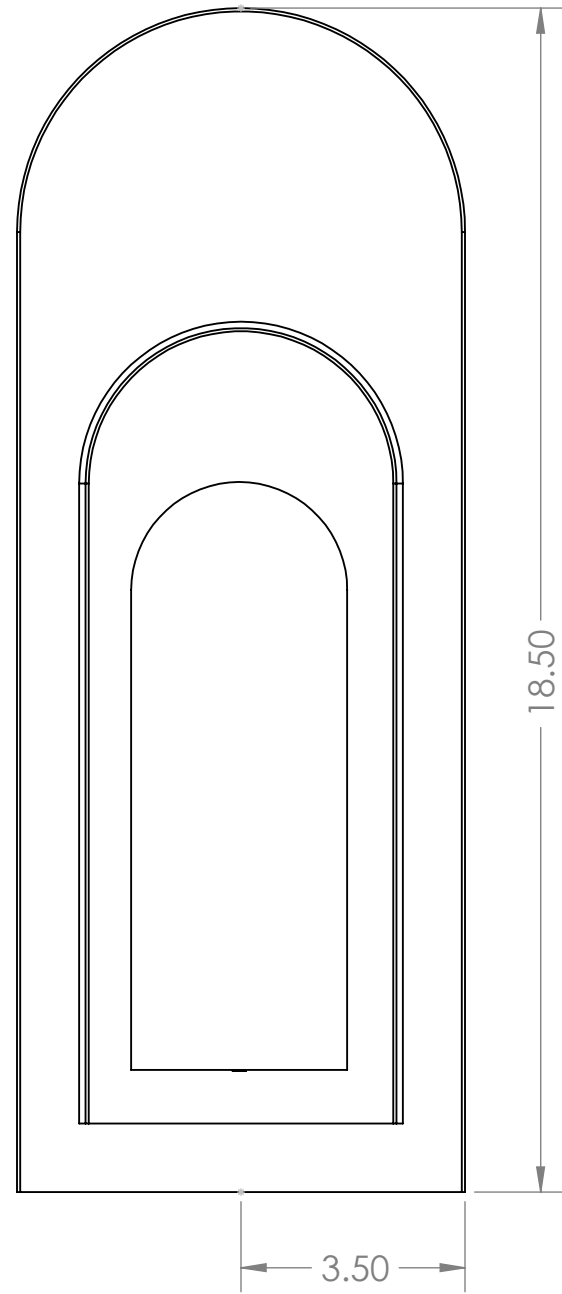

4

3

2

1

Blueprint Lighting

DIMENSIONS ARE IN INCHES

<u>WEIGHT</u> N/A	<u>MIN/MAX DIM.</u> N/A	<u>BACKPLATE</u> N/A	<u>FIXTURE</u> Staten Island Sconce
<u>LAMPING</u> (8x) E12 Socket - 60w per socket UL Listed			<u>FINISH</u> Tbd

4

3

2

1

B

B

A

A