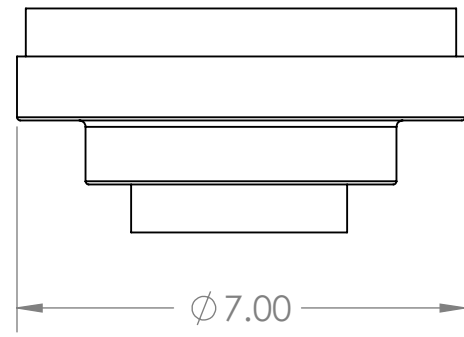

4

3

2

1

Blueprint Lighting

DIMENSIONS ARE IN INCHES

<u>WEIGHT</u> N/A	<u>MIN/MAX DIM.</u> N/A	<u>BACKPLATE</u> N/A	<u>FIXTURE</u> Staten Island Sconce
<u>LAMPING</u> (8x) E12 Socket - 60w per socket UL Listed			<u>FINISH</u> Tbd