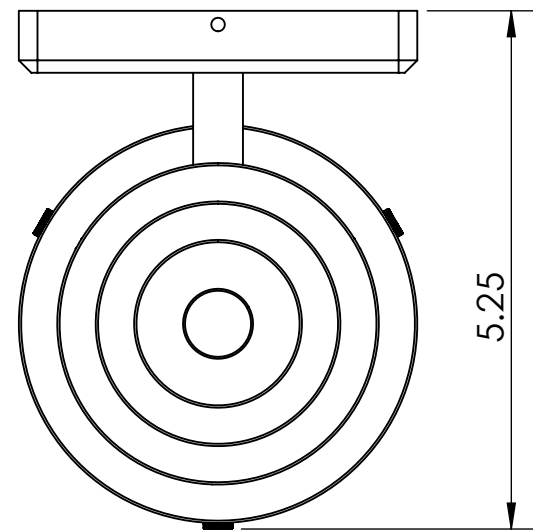

4

3

2

1

Blueprint Lighting

DIMENSIONS ARE IN INCHES

<u>WEIGHT</u> N/A	<u>MIN/MAX DIM.</u> N/A	<u>BACKPLATE</u> 4 X 4.5 IN	<u>FIXTURE</u> Sullivan Wall Sconce
<u>LAMPING</u> (1x) E12/E14 Socket - 60w per socket UL Listed			<u>FINISH</u> tbd