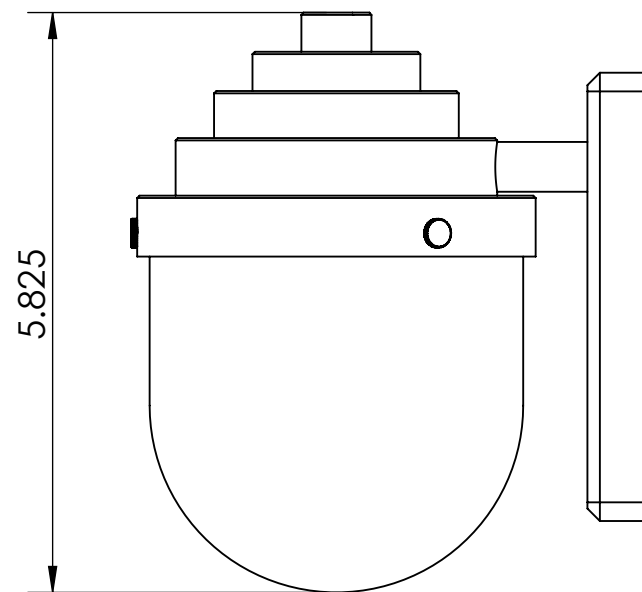

4

3

2

1

Blueprint Lighting

DIMENSIONS ARE IN INCHES

<u>WEIGHT</u> N/A	<u>MIN/MAX DIM.</u> N/A	<u>BACKPLATE</u> 4 X 4.5 IN	<u>FIXTURE</u> Sullivan Wall Sconce
<u>LAMPING</u> (1x) E12/E14 Socket - 60w per socket UL Listed			<u>FINISH</u> tbd