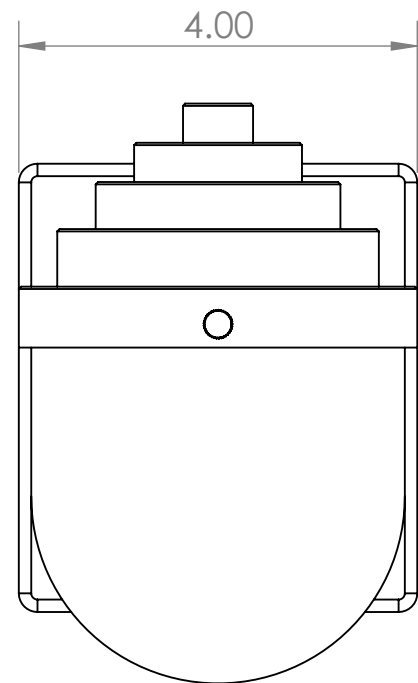

4

3

2

1

Blueprint Lighting

DIMENSIONS ARE IN INCHES

<u>WEIGHT</u> N/A	<u>MIN/MAX DIM.</u> N/A	<u>BACKPLATE</u> 4 X 4.5 IN	<u>FIXTURE</u> Sullivan Wall Sconce
<u>LAMPING</u> (1x) E12/E14 Socket - 60w per socket UL Listed			<u>FINISH</u> tbd