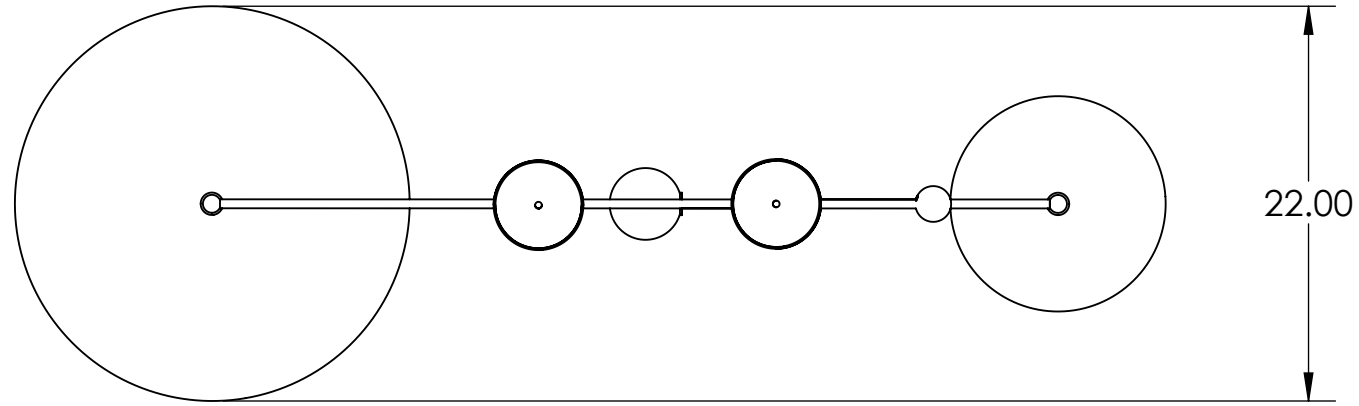

4

3

2

1

22.00

64.00

33.00

Blueprint Lighting

DIMENSIONS ARE IN INCHES

WEIGHT	MIN/MAX DIM.	CANOPY	FIXTURE
N/A	N/A	(2x) 5 IN	Verso
LAMPING (3x) G9 socket - 60w per socket UL Listed			FINISH Natural Brass, Terracotta, Crema, Walnut

PROPRIETARY AND CONFIDENTIAL-THE INFORMATION CONTAINED IN THIS DRAWING IS THE SOLE PROPERTY OF BLUEPRINT LIGHTING. ANY REPRODUCTION IN PART OR AS A WHOLE WITHOUT THE WRITTEN PERMISSION OF BLUEPRINT LIGHTING IS PROHIBITED.