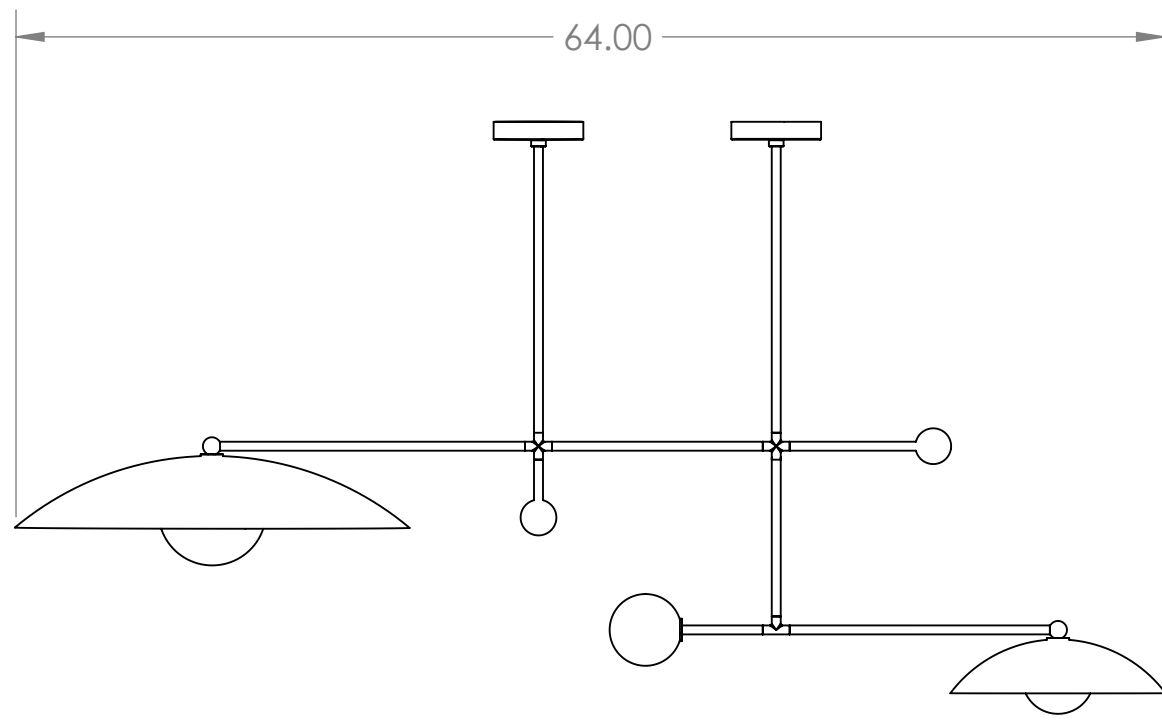

4

3

2

1

22.00

64.00

33.00

Blueprint Lighting

DIMENSIONS ARE IN INCHES

WEIGHT	MIN/MAX DIM.	CANOPY	FIXTURE
N/A	N/A	(2x) 5 IN	Verso
LAMPING (3x) G9 socket - 60w per socket UL Listed			FINISH Natural Brass, Terracotta, Crema, Walnut

PROPRIETARY AND CONFIDENTIAL-THE INFORMATION CONTAINED IN THIS DRAWING IS THE SOLE PROPERTY OF BLUEPRINT LIGHTING. ANY REPRODUCTION IN PART OR AS A WHOLE WITHOUT THE WRITTEN PERMISSION OF BLUEPRINT LIGHTING IS PROHIBITED.