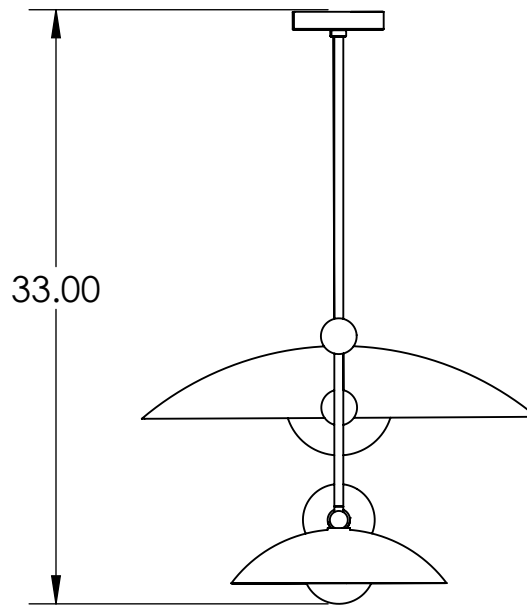

4

3

2

1

22.00

64.00

33.00

Blueprint Lighting

DIMENSIONS ARE IN INCHES

WEIGHT	MIN/MAX DIM.	CANOPY	FIXTURE
N/A	N/A	(2x) 5 IN	Verso
LAMPING (3x) G9 socket - 60w per socket UL Listed			FINISH Natural Brass, Terracotta, Crema, Walnut

PROPRIETARY AND CONFIDENTIAL-THE INFORMATION CONTAINED IN THIS DRAWING IS THE SOLE PROPERTY OF BLUEPRINT LIGHTING. ANY REPRODUCTION IN PART OR AS A WHOLE WITHOUT THE WRITTEN PERMISSION OF BLUEPRINT LIGHTING IS PROHIBITED.