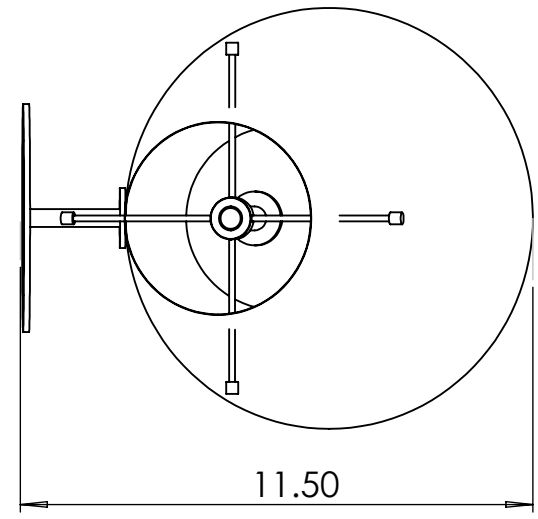

4

3

2

1

11.50

B

B

A

A

9.25

8.75

Blueprint Lighting

DIMENSIONS ARE IN INCHES

<u>WEIGHT</u> N/A	<u>MIN/MAX DIM.</u> N/A	<u>BACKPLATE</u> 4.75 IN	<u>FIXTURE</u> Voile Wall Sconce
<u>LAMPING</u> (1x) G9 Socket - 60w per socket UL Listed			<u>FINISH</u> Tbd

PROPRIETARY AND CONFIDENTIAL THE INFORMATION CONTAINED IN THIS DRAWING IS THE SOLE PROPERTY OF BLUEPRINT LIGHTING. ANY REPRODUCTION IN PART OR AS A WHOLE WITHOUT THE WRITTEN PERMISSION OF BLUEPRINT LIGHTING IS PROHIBITED.

4

3

2

1