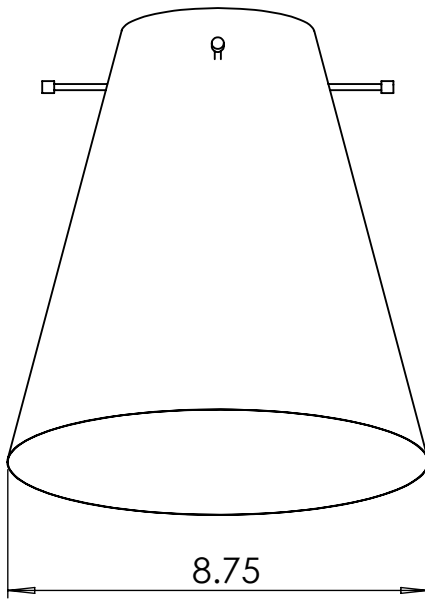

8.75

Blueprint Lighting

DIMENSIONS ARE IN INCHES

<u>WEIGHT</u> N/A	<u>MIN/MAX DIM.</u> N/A	<u>BACKPLATE</u> 4.75 IN	<u>FIXTURE</u> Voile Wall Sconce
<u>LAMPING</u> (1x) G9 Socket - 60w per socket UL Listed			<u>FINISH</u> Tbd

PROPRIETARY AND CONFIDENTIAL THE INFORMATION CONTAINED IN THIS DRAWING IS THE SOLE PROPERTY OF BLUEPRINT LIGHTING. ANY REPRODUCTION IN PART OR AS A WHOLE WITHOUT THE WRITTEN PERMISSION OF BLUEPRINT LIGHTING IS PROHIBITED.

4

3

2

1